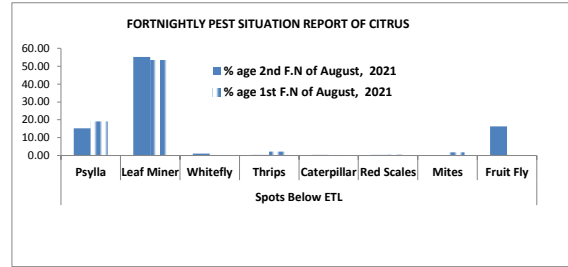

A- FORTNIGHTLY PEST SITUATION REPORT OF CITRUS

	Spots Visited	Area Surveyed (Acres)	Area Affected (Acres)	Spots Above ETL									Spots Below ETL							Diseases							
				Psylla	Leaf Miner	Whitefly	Thrips	Caterpillar	Red Scales	Mites	Mealybug	Fruit Fly	Psylla	Leaf Miner	Whitefly	Thrips	Caterpillar	Red Scales	Mites	Fruit Fly	Wither Tip	Cankar	Malanose	Fruit Rot	Scab	Gummosis	Slow Decline
% age 2nd F.N of August, 2021	370	2535.10	1688.78	3.24	3.78	0.00	0.00	0.00	0.00	0.00	0.00	0.00	15.14	55.14	1.08	0.27	0.27	0.27	0.00	16.22	41.62	17.30	1.89	0.54	20.00	11.89	4.59
% age 1st F.N of August, 2021	468	2787.50	1863.90	3.21	3.85	0.00	0.00	0.00	0.00	0.00	0.00	0.00	19.02	53.42	0.21	2.14	0.21	0.43	1.71	0.21	44.23	25.64	6.20	1.71	3.42	14.10	11.97

B- FORTNIGHTLY PEST SITUATION REPORT OF MANGO

	Spots Visited	Area Surveyed (Acres)	Area Affected (Acres)	Insect Pests (Spots)							Insect Pests (Spots)							Diseases (Spots)					
				Fruit Borer	Tip Borer	Thrips	Hopper	Fruit fly	Scales	Galls/Midges	Mealy Bug	Fruit Borer	Tip Borer	Thrips	Hopper	Fruit fly	Scales	Galls/Midges	Anthrachnose	Powdery Mildew	Malformation	Gummosis	Decline
% age 2nd F.N of August, 2021	228	2507.6	1508	0.00	0.00	0.00	0.00	0.00	0.00	0.00	0.00	2.19	0.00	2.19	8.33	13.60	33.77	38.60	71.93	0.00	8.77	14.47	14.91
% age 1st F.N of August, 2021	215	2541.2	1454	0.00	0.00	0.00	0.00	0.00	0.00	0.00	0.00	3.26	0.00	1.86	8.37	15.35	31.16	37.67	74.42	0.00	10.23	16.28	21.40