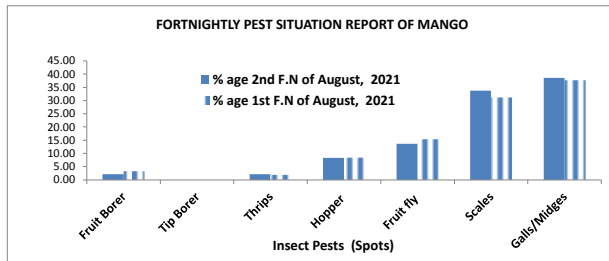

A- FORTNIGHTLY PEST SITUATION REPORT OF CITRUS

	Spots Visited	Area Surveyed (Acres)	Area Affected (Acres)	Spots Above ETL									Spots Below ETL							Diseases							
				Psylla	Leaf Miner	Whitefly	Thrips	Caterpillar	Red Scales	Mites	Mealybug	Fruit Fly	Psylla	Leaf Miner	Whitefly	Thrips	Caterpillar	Red Scales	Mites	Fruit Fly	Wither Tip	Cankar	Malanose	Fruit Rot	Scab	Gummosis	Slow Decline
% age 2nd F.N of August, 2021	370	2535.10	1688.78	3.24	3.78	0.00	0.00	0.00	0.00	0.00	0.00	0.00	15.14	55.14	1.08	0.27	0.27	0.27	0.00	16.22	41.62	17.30	1.89	0.54	20.00	11.89	4.59
% age 1st F.N of August, 2021	468	2787.50	1863.90	3.21	3.85	0.00	0.00	0.00	0.00	0.00	0.00	0.00	19.02	53.42	0.21	2.14	0.21	0.43	1.71	0.21	44.23	25.64	6.20	1.71	3.42	14.10	11.97

B- FORTNIGHTLY PEST SITUATION REPORT OF MANGO

	Spots Visited	Area Surveyed (Acres)	Area Affected (Acres)	Insect Pests (Spots)							Insect Pests (Spots)							Diseases (Spots)					
				Fruit Borer	Tip Borer	Thrips	Hopper	Fruit fly	Scales	Galls/Midges	Mealy Bug	Fruit Borer	Tip Borer	Thrips	Hopper	Fruit fly	Scales	Galls/Midges	Anthrachnose	Powdery Mildew	Malformation	Gummosis	Decline
% age 2nd F.N of August, 2021	228	2507.6	1508	0.00	0.00	0.00	0.00	0.00	0.00	0.00	0.00	2.19	0.00	2.19	8.33	13.60	33.77	38.60	71.93	0.00	8.77	14.47	14.91
% age 1st F.N of August, 2021	215	2541.2	1454	0.00	0.00	0.00	0.00	0.00	0.00	0.00	0.00	3.26	0.00	1.86	8.37	15.35	31.16	37.67	74.42	0.00	10.23	16.28	21.40