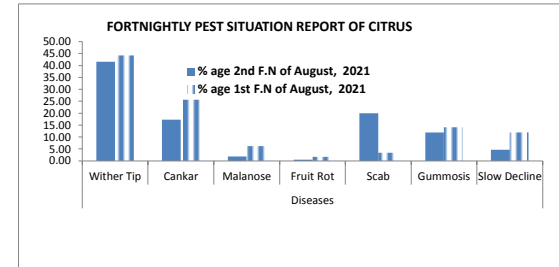

A- FORTNIGHTLY PEST SITUATION REPORT OF CITRUS

	Spots Visited	Area Surveyed (Acres)	Area Affected (Acres)	Spots Above ETL									Spots Below ETL							Diseases							
				Psylla	Leaf Miner	Whitefly	Thrips	Caterpillar	Red Scales	Mites	Mealybug	Fruit Fly	Psylla	Leaf Miner	Whitefly	Thrips	Caterpillar	Red Scales	Mites	Fruit Fly	Wither Tip	Cankar	Malanose	Fruit Rot	Scab	Gummosis	Slow Decline
% age 2nd F.N of August, 2021	370	2535.10	1688.78	3.24	3.78	0.00	0.00	0.00	0.00	0.00	0.00	0.00	15.14	55.14	1.08	0.27	0.27	0.27	0.00	16.22	41.62	17.30	1.89	0.54	20.00	11.89	4.59
% age 1st F.N of August, 2021	468	2787.50	1863.90	3.21	3.85	0.00	0.00	0.00	0.00	0.00	0.00	0.00	19.02	53.42	0.21	2.14	0.21	0.43	1.71	0.21	44.23	25.64	6.20	1.71	3.42	14.10	11.97

B- FORTNIGHTLY PEST SITUATION REPORT OF MANGO

	Spots Visited	Area Surveyed (Acres)	Area Affected (Acres)	Insect Pests (Spots)							Insect Pests (Spots)							Diseases (Spots)					
				Fruit Borer	Tip Borer	Thrips	Hopper	Fruit fly	Scales	Galls/Midges	Mealy Bug	Fruit Borer	Tip Borer	Thrips	Hopper	Fruit fly	Scales	Galls/Midges	Anthrachnose	Powdery Mildew	Malformation	Gummosis	Decline
% age 2nd F.N of August, 2021	228	2507.6	1508	0.00	0.00	0.00	0.00	0.00	0.00	0.00	0.00	2.19	0.00	2.19	8.33	13.60	33.77	38.60	71.93	0.00	8.77	14.47	14.91
% age 1st F.N of August, 2021	215	2541.2	1454	0.00	0.00	0.00	0.00	0.00	0.00	0.00	0.00	3.26	0.00	1.86	8.37	15.35	31.16	37.67	74.42	0.00	10.23	16.28	21.40