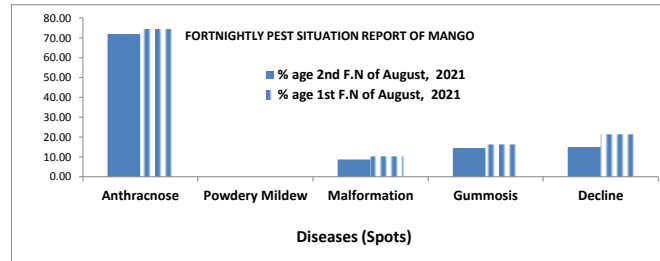

A- FORTNIGHTLY PEST SITUATION REPORT OF CITRUS

	Spots Visited	Area Surveyed (Acres)	Area Affected (Acres)	Spots Above ETL									Spots Below ETL							Diseases							
				Psylla	Leaf Miner	Whitefly	Thrips	Caterpillar	Red Scales	Mites	Mealybug	Fruit Fly	Psylla	Leaf Miner	Whitefly	Thrips	Caterpillar	Red Scales	Mites	Fruit Fly	Wither Tip	Cankar	Malanose	Fruit Rot	Scab	Gummosis	Slow Decline
% age 2nd F.N of August, 2021	370	2535.10	1688.78	3.24	3.78	0.00	0.00	0.00	0.00	0.00	0.00	0.00	15.14	55.14	1.08	0.27	0.27	0.27	0.00	16.22	41.62	17.30	1.89	0.54	20.00	11.89	4.59
% age 1st F.N of August, 2021	468	2787.50	1863.90	3.21	3.85	0.00	0.00	0.00	0.00	0.00	0.00	0.00	19.02	53.42	0.21	2.14	0.21	0.43	1.71	0.21	44.23	25.64	6.20	1.71	3.42	14.10	11.97

B- FORTNIGHTLY PEST SITUATION REPORT OF MANGO

	Spots Visited	Area Surveyed (Acres)	Area Affected (Acres)	Insect Pests (Spots)							Insect Pests (Spots)							Diseases (Spots)					
				Fruit Borer	Tip Borer	Thrips	Hopper	Fruit fly	Scales	Galls/Midges	Mealy Bug	Fruit Borer	Tip Borer	Thrips	Hopper	Fruit fly	Scales	Galls/Midges	Anthrachnose	Powdery Mildew	Malformation	Gummosis	Decline
% age 2nd F.N of August, 2021	228	2507.6	1508	0.00	0.00	0.00	0.00	0.00	0.00	0.00	0.00	2.19	0.00	2.19	8.33	13.60	33.77	38.60	71.93	0.00	8.77	14.47	14.91
% age 1st F.N of August, 2021	215	2541.2	1454	0.00	0.00	0.00	0.00	0.00	0.00	0.00	0.00	3.26	0.00	1.86	8.37	15.35	31.16	37.67	74.42	0.00	10.23	16.28	21.40