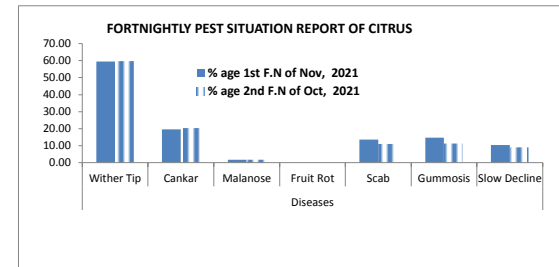

A- FORTNIGHTLY PEST SITUATION REPORT OF CITRUS

	Spots Visited	Area Surveyed (Acres)	Area Affected (Acres)	Spots Above ETL									Spots Below ETL							Diseases							
				Psylla	Leaf Miner	Whitefly	Thrips	Caterpillar	Red Scales	Mites	Mealybug	Fruit Fly	Psylla	Leaf Miner	Whitefly	Thrips	Caterpillar	Red Scales	Mites	Fruit Fly	Wither Tip	Cankar	Malanose	Fruit Rot	Scab	Gummosis	Slow Decline
% age 1st F.N of Nov, 2021	347	2571.88	1647.73	0.00	0.00	0.00	0.00	0.00	0.00	0.00	0.00	0.00	6.92	42.65	0.58	0.29	0.00	3.46	0.00	6.05	59.37	19.60	1.73	0.00	13.54	14.70	10.37
% age 2nd F.N of Oct, 2021	442	2627.275	1822.85	0.00	0.23	0.00	0.00	0.00	0.00	0.00	0.00	0.00	8.82	53.17	0.90	0.23	0.00	2.94	0.00	3.62	59.73	20.36	1.81	0.00	11.09	11.31	9.05

B- FORTNIGHTLY PEST SITUATION REPORT OF MANGO

	Spots Visited	Area Surveyed (Acres)	Area Affected (Acres)	Insect Pests (Spots)							Insect Pests (Spots)							Diseases (Spots)					
				Fruit Borer	Tip Borer	Thrips	Hopper	Fruit fly	Scales	Galls/Midges	Mealy Bug	Fruit Borer	Tip Borer	Thrips	Hopper	Fruit fly	Scales	Galls/Midges	Anthrachnose	Powdery Mildew	Malformation	Gummosis	Decline
% age 1st F.N of Nov, 2021	245	3092.2	1720	0.00	0.00	0.00	0.00	0.00	0.00	0.00	0.00	0.00	0.00	0.00	12.24	0.00	28.16	32.24	72.24	0.00	2.86	21.22	27.35
% age 2nd F.N of Oct, 2021	265	3155.2	1690	0.00	0.00	0.00	0.00	0.00	0.00	0.00	0.00	0.00	0.00	0.00	10.94	0.00	28.30	29.43	68.68	0.00	2.64	21.51	22.26