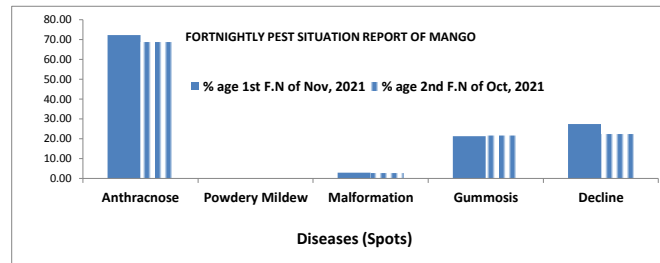

A- FORTNIGHTLY PEST SITUATION REPORT OF CITRUS

	Spots Visited	Area Surveyed (Acres)	Area Affected (Acres)	Spots Above ETL									Spots Below ETL							Diseases							
				Psylla	Leaf Miner	Whitefly	Thrips	Caterpillar	Red Scales	Mites	Mealybug	Fruit Fly	Psylla	Leaf Miner	Whitefly	Thrips	Caterpillar	Red Scales	Mites	Fruit Fly	Wither Tip	Cankar	Malanose	Fruit Rot	Scab	Gummosis	Slow Decline
% age 1st F.N of Nov, 2021	347	2571.88	1647.73	0.00	0.00	0.00	0.00	0.00	0.00	0.00	0.00	0.00	6.92	42.65	0.58	0.29	0.00	3.46	0.00	6.05	59.37	19.60	1.73	0.00	13.54	14.70	10.37
% age 2nd F.N of Oct, 2021	442	2627.275	1822.85	0.00	0.23	0.00	0.00	0.00	0.00	0.00	0.00	0.00	8.82	53.17	0.90	0.23	0.00	2.94	0.00	3.62	59.73	20.36	1.81	0.00	11.09	11.31	9.05

B- FORTNIGHTLY PEST SITUATION REPORT OF MANGO

	Spots Visited	Area Surveyed (Acres)	Area Affected (Acres)	Insect Pests (Spots)							Insect Pests (Spots)							Diseases (Spots)					
				Fruit Borer	Tip Borer	Thrips	Hopper	Fruit fly	Scales	Galls/Midges	Mealy Bug	Fruit Borer	Tip Borer	Thrips	Hopper	Fruit fly	Scales	Galls/Midges	Anthrachnose	Powdery Mildew	Malformation	Gummosis	Decline
% age 1st F.N of Nov, 2021	245	3092.2	1720	0.00	0.00	0.00	0.00	0.00	0.00	0.00	0.00	0.00	0.00	0.00	12.24	0.00	28.16	32.24	72.24	0.00	2.86	21.22	27.35
% age 2nd F.N of Oct, 2021	265	3155.2	1690	0.00	0.00	0.00	0.00	0.00	0.00	0.00	0.00	0.00	0.00	0.00	10.94	0.00	28.30	29.43	68.68	0.00	2.64	21.51	22.26