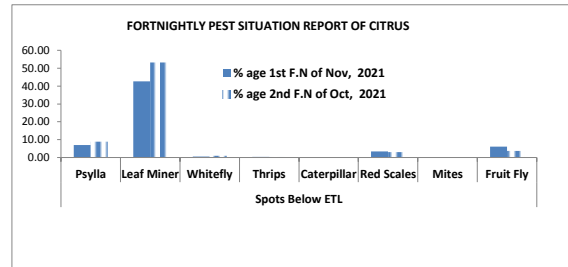

A- FORTNIGHTLY PEST SITUATION REPORT OF CITRUS

	Spots Visited	Area Surveyed (Acres)	Area Affected (Acres)	Spots Above ETL									Spots Below ETL							Diseases							
				Psylla	Leaf Miner	Whitefly	Thrips	Caterpillar	Red Scales	Mites	Mealybug	Fruit Fly	Psylla	Leaf Miner	Whitefly	Thrips	Caterpillar	Red Scales	Mites	Fruit Fly	Wither Tip	Cankar	Malanose	Fruit Rot	Scab	Gummosis	Slow Decline
% age 1st F.N of Nov, 2021	347	2571.88	1647.73	0.00	0.00	0.00	0.00	0.00	0.00	0.00	0.00	0.00	6.92	42.65	0.58	0.29	0.00	3.46	0.00	6.05	59.37	19.60	1.73	0.00	13.54	14.70	10.37
% age 2nd F.N of Oct, 2021	442	2627.275	1822.85	0.00	0.23	0.00	0.00	0.00	0.00	0.00	0.00	0.00	8.82	53.17	0.90	0.23	0.00	2.94	0.00	3.62	59.73	20.36	1.81	0.00	11.09	11.31	9.05

B- FORTNIGHTLY PEST SITUATION REPORT OF MANGO

	Spots Visited	Area Surveyed (Acres)	Area Affected (Acres)	Insect Pests (Spots)							Insect Pests (Spots)							Diseases (Spots)					
				Fruit Borer	Tip Borer	Thrips	Hopper	Fruit fly	Scales	Galls/Midges	Mealy Bug	Fruit Borer	Tip Borer	Thrips	Hopper	Fruit fly	Scales	Galls/Midges	Anthrachnose	Powdery Mildew	Malformation	Gummosis	Decline
% age 1st F.N of Nov, 2021	245	3092.2	1720	0.00	0.00	0.00	0.00	0.00	0.00	0.00	0.00	0.00	0.00	0.00	12.24	0.00	28.16	32.24	72.24	0.00	2.86	21.22	27.35
% age 2nd F.N of Oct, 2021	265	3155.2	1690	0.00	0.00	0.00	0.00	0.00	0.00	0.00	0.00	0.00	0.00	0.00	10.94	0.00	28.30	29.43	68.68	0.00	2.64	21.51	22.26