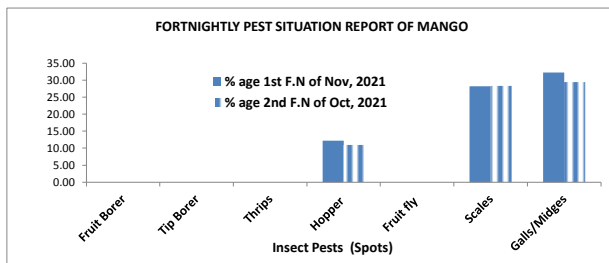

A- FORTNIGHTLY PEST SITUATION REPORT OF CITRUS

	Spots Visited	Area Surveyed (Acres)	Area Affected (Acres)	Spots Above ETL									Spots Below ETL							Diseases							
				Psylla	Leaf Miner	Whitefly	Thrips	Caterpillar	Red Scales	Mites	Mealybug	Fruit Fly	Psylla	Leaf Miner	Whitefly	Thrips	Caterpillar	Red Scales	Mites	Fruit Fly	Wither Tip	Cankar	Malanose	Fruit Rot	Scab	Gummosis	Slow Decline
% age 1st F.N of Nov, 2021	347	2571.88	1647.73	0.00	0.00	0.00	0.00	0.00	0.00	0.00	0.00	0.00	6.92	42.65	0.58	0.29	0.00	3.46	0.00	6.05	59.37	19.60	1.73	0.00	13.54	14.70	10.37
% age 2nd F.N of Oct, 2021	442	2627.275	1822.85	0.00	0.23	0.00	0.00	0.00	0.00	0.00	0.00	0.00	8.82	53.17	0.90	0.23	0.00	2.94	0.00	3.62	59.73	20.36	1.81	0.00	11.09	11.31	9.05

B- FORTNIGHTLY PEST SITUATION REPORT OF MANGO

	Spots Visited	Area Surveyed (Acres)	Area Affected (Acres)	Insect Pests (Spots)							Insect Pests (Spots)							Diseases (Spots)					
				Fruit Borer	Tip Borer	Thrips	Hopper	Fruit fly	Scales	Galls/Midges	Mealy Bug	Fruit Borer	Tip Borer	Thrips	Hopper	Fruit fly	Scales	Galls/Midges	Anthrachnose	Powdery Mildew	Malformation	Gummosis	Decline
% age 1st F.N of Nov, 2021	245	3092.2	1720	0.00	0.00	0.00	0.00	0.00	0.00	0.00	0.00	0.00	0.00	0.00	12.24	0.00	28.16	32.24	72.24	0.00	2.86	21.22	27.35
% age 2nd F.N of Oct, 2021	265	3155.2	1690	0.00	0.00	0.00	0.00	0.00	0.00	0.00	0.00	0.00	0.00	0.00	10.94	0.00	28.30	29.43	68.68	0.00	2.64	21.51	22.26