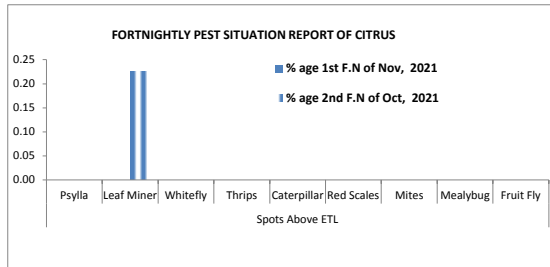

A- FORTNIGHTLY PEST SITUATION REPORT OF CITRUS

	Spots Visited	Area Surveyed (Acres)	Area Affected (Acres)	Spots Above ETL									Spots Below ETL							Diseases							
				Psylla	Leaf Miner	Whitefly	Thrips	Caterpillar	Red Scales	Mites	Mealybug	Fruit Fly	Psylla	Leaf Miner	Whitefly	Thrips	Caterpillar	Red Scales	Mites	Fruit Fly	Wither Tip	Cankar	Malanose	Fruit Rot	Scab	Gummosis	Slow Decline
% age 1st F.N of Nov, 2021	347	2571.88	1647.73	0.00	0.00	0.00	0.00	0.00	0.00	0.00	0.00	0.00	6.92	42.65	0.58	0.29	0.00	3.46	0.00	6.05	59.37	19.60	1.73	0.00	13.54	14.70	10.37
% age 2nd F.N of Oct, 2021	442	2627.275	1822.85	0.00	0.23	0.00	0.00	0.00	0.00	0.00	0.00	0.00	8.82	53.17	0.90	0.23	0.00	2.94	0.00	3.62	59.73	20.36	1.81	0.00	11.09	11.31	9.05

B- FORTNIGHTLY PEST SITUATION REPORT OF MANGO

	Spots Visited	Area Surveyed (Acres)	Area Affected (Acres)	Insect Pests (Spots)							Insect Pests (Spots)							Diseases (Spots)					
				Fruit Borer	Tip Borer	Thrips	Hopper	Fruit fly	Scales	Galls/Midges	Mealy Bug	Fruit Borer	Tip Borer	Thrips	Hopper	Fruit fly	Scales	Galls/Midges	Anthrachnose	Powdery Mildew	Malformation	Gummosis	Decline
% age 1st F.N of Nov, 2021	245	3092.2	1720	0.00	0.00	0.00	0.00	0.00	0.00	0.00	0.00	0.00	0.00	0.00	12.24	0.00	28.16	32.24	72.24	0.00	2.86	21.22	27.35
% age 2nd F.N of Oct, 2021	265	3155.2	1690	0.00	0.00	0.00	0.00	0.00	0.00	0.00	0.00	0.00	0.00	0.00	10.94	0.00	28.30	29.43	68.68	0.00	2.64	21.51	22.26