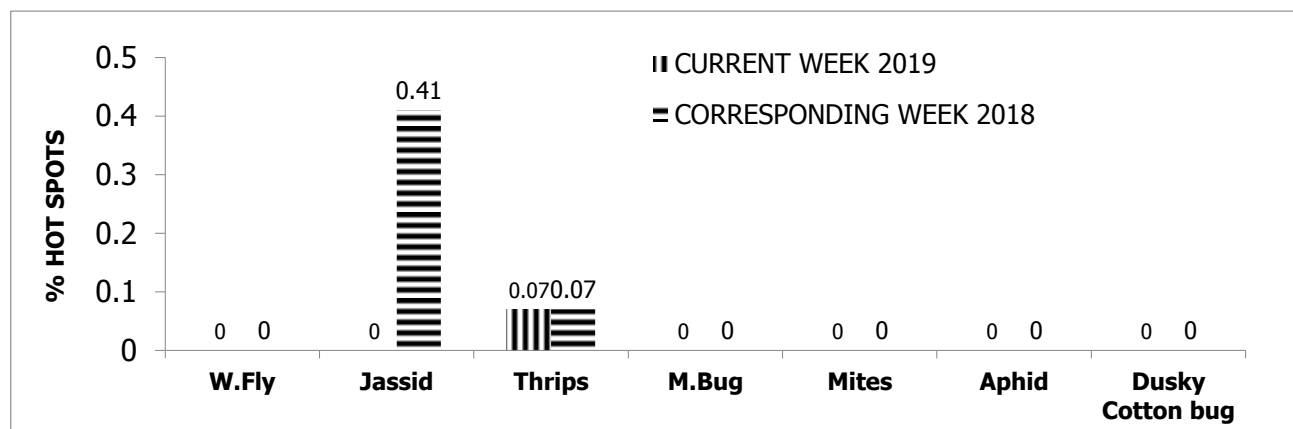

PEST SITUATION REPORT ON COTTON IN PUNJAB

% AGE OF HOT SPOTS

A- BOLLWORMS & CLCV

B- SUCKING INSECT PESTS

TEHSILWISE % PINK BOLLWORM INFESTATION BELOW ETL

SR.NO.	TEHSIL	%AGE SPOTS	SR.NO.	TEHSIL	%AGE SPOTS
1	Hasilpur	52.2	9	Lodhran	3.3
2	Depalpur	14.3	10	sahiwal	2.9
3	Pakpattan	6.3	11	Kabir wala	2.7
4	Jahanian	5.7	12	Burewala	2.7
5	Mian channu	4.7	13	Khanewal	2.6
6	Vehari	4.3	14	Bahawalpur	2.6
7	Multan	3.8	15	Mailsi	2.2
8	Shujabad	3.7	16	Kehror pacca	1.9

Vertical line on the left side of the page.