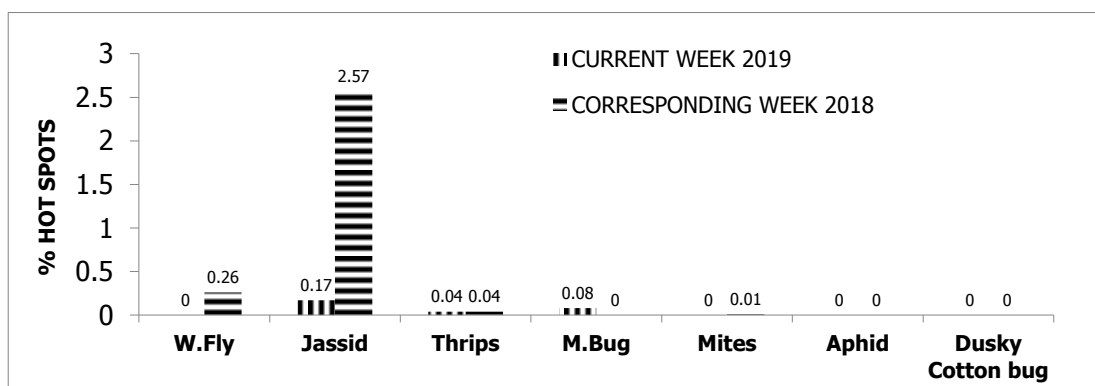

PEST SITUATION REPORT ON COTTON IN PUNJAB

% AGE OF HOT SPOTS

A- BOLLWORMS & CLCV

B- SUCKING INSECT PESTS

TEHSILWISE % PINK BOLLWORM INFESTATION BELOW ETL

SR.NO.	TEHSIL	%AGE SPOTS	SR.NO.	TEHSIL	%AGE SPOTS
1	Multan	4.0	15	Okara	11.8
2	Shujabad	2.7	16	Renala Khurd	16.0
3	Khanewal	5.6	17	Depalpur	7.7
4	Jhanian	5.6	18	Bahawalpur	4.2
5	Kabirwala	10.6	19	Hasilpur	40.0
6	Mian Channu	17.1	20	Chistian	5.0
7	Vehari	8.9	21	R.Y.Khan	2.3
8	Mailsi	11.1	22	Jhang	4.0
9	Burewala	7.5	23	Shorkot	4.3
10	Lodhran	4.3	24	18-Hazari	2.2
11	Kehror pacca	4.3	25	T.T.Singh	5.9
12	Sahiwal	10.0	26	Gojra	1.5
13	Chichawatni	7.5	27	Peer Mehal	6.4
14	Arifwala	12.5	28	Tandlianwala	6.1