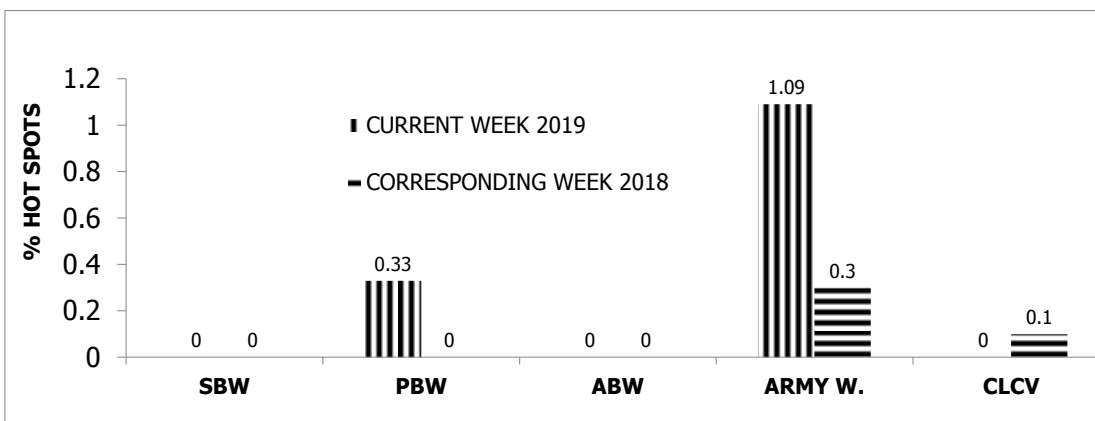

PEST SITUATION REPORT ON COTTON IN PUNJAB

% AGE OF HOT SPOTS

A- BOLLWORMS & CLCV

B- SUCKING INSECT PESTS

TEHSILWISE % PINK BOLLWORM INFESTATION BELOW ETL

SR.NO.	TEHSIL	%AGE SPOTS	SR.NO.	TEHSIL	%AGE SPOTS
1	Multan	4.0	15	Okara	11.8
2	Shujabad	2.7	16	Renala Khurd	16.0
3	Khanewal	5.6	17	Depalpur	7.7
4	Jhanian	5.6	18	Bahawalpur	4.2
5	Kabirwala	10.6	19	Hasilpur	40.0
6	Mian Channu	17.1	20	Chistian	5.0
7	Vehari	8.9	21	R.Y.Khan	2.3
8	Mailsi	11.1	22	Jhang	4.0
9	Burewala	7.5	23	Shorkot	4.3
10	Lodhran	4.3	24	18-Hazari	2.2
11	Kehror pacca	4.3	25	T.T.Singh	5.9
12	Sahiwal	10.0	26	Gojra	1.5
13	Chichawatni	7.5	27	Peer Mehal	6.4
14	Arifwala	12.5	28	Tandlianwala	6.1