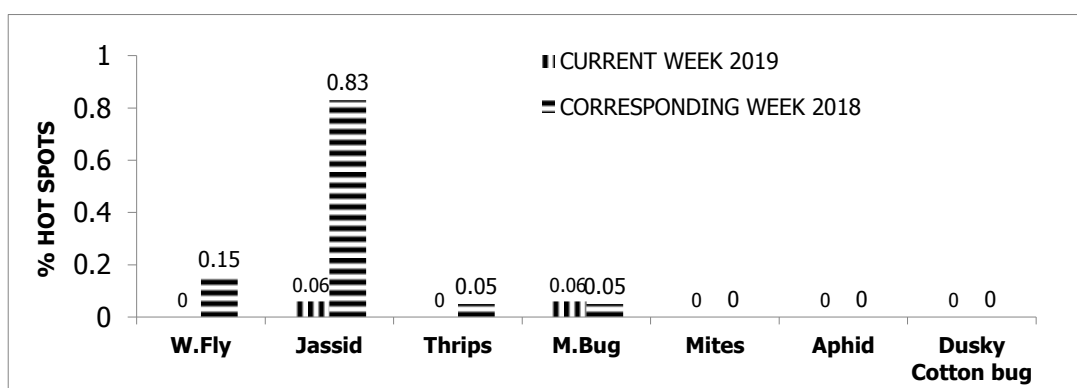

PEST SITUATION REPORT ON COTTON IN PUNJAB

% AGE OF HOT SPOTS

A- BOLLWORMS & CLCV

B- SUCKING INSECT PESTS

TEHSILWISE % PINK BOLLWORM INFESTATION BELOW ETL

SR.NO.	TEHSIL	%AGE SPOTS	SR.NO.	TEHSIL	%AGE SPOTS
1	Hasilpur	57.6	14	R.Y.khan	5.0
2	Okara	40.0	15	Mian Channu	4.8
3	Renula Khurd	30.0	16	Bahawalpur	4.3
4	Depalpur	23.1	17	Kabir wala	3.9
5	Pakpattan	16.7	18	Khanpur	3.6
6	A.P.sial	11.8	19	Pir mehal	3.5
7	Mailsi	11.6	20	Lodhran	3.2
8	Vehari	8.9	21	Tandlianwala	2.6
9	Jhang	8.3	22	Khanewal	2.4
10	Sahiwal	7.1	23	Multan	2.4
11	Arifwala	5.6	24	Jahanian	2.3
12	Burewala	5.3	25	T.T.Sing	1.7
13	Chichawatni	5.0			