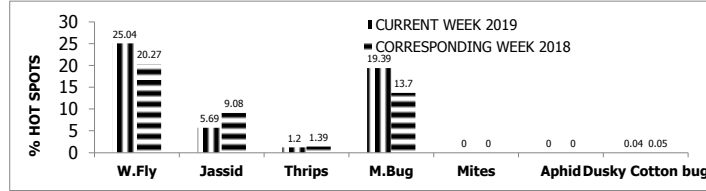

PEST SITUATION REPORT ON COTTON IN PUNJAB

% AGE OF HOT SPOTS

A- BOLLWORMS & CLCV

B- SUCKING INSECT PESTS

TEHSILWISE % PINK BOLLWORM INFESTATION ABOVE ETL

SR.NO.	TEHSIL	%AGE SPOTS	SR.NO.	TEHSIL	%AGE SPOTS
1	VEHARI	27.5	27	MULTAN	8.0
2	CHISHTIAN	26.0	28	ARIF WALA	8.0
3	OKARA	23.5	29	MIANWALI	7.5
4	RENALA KHURD	20.0	30	ISA KHEL	7.4
5	DEPALPUR	20.0	31	BHAKKAR	7.1
6	SHUJABAD	18.6	32	PEER MEHAL	7.0
7	ALI PUR	17.6	33	DUYAPUR	6.3
8	SADIQ ABAD	17.5	34	KALLOR KOT	5.7
9	R.Y.KHAN	16.7	35	T.T.SINGH	5.1
10	LIAQUAT PUR	16.0	36	BAHAWAL NAGAR	5.0
11	JAHANIAN	14.3	37	MUZUFAR GARH	4.9
12	CHICHA WATNI	13.8	38	PIPLAN	4.5
13	KHAN PUR	13.7	39	CHOBARA	4.4
14	JALAL PUR P.W	12.5	40	KAROR L.E.	4.4
15	MIAN CHANNU	12.5	41	GOJRA	3.8
16	MAILSI	12.5	42	SUMUNDRI	3.8
17	SAHIWAL	12.1	43	LODHRAN	3.4
18	PAK PATTAN	12.0	44	TANDLIANWALA	3.1
19	BAHAWAL PUR	11.7	45	18-HAZARI	2.8
20	A.P.EAST	11.5	46	JATOI	2.6
21	BURE WALA	10.0	47	MINCHAN ABAD	2.4
22	KEHROR PACCA	10.0	48	FORT ABBAS	2.2
23	HASILPUR	9.6	49	KOT ADDU	2.0
24	MANKERA	9.1	50	LAYYAH	2.0
25	KABIR WALA	8.5	51	YAZMAN	1.3
26	KHANEWAL	8.1			