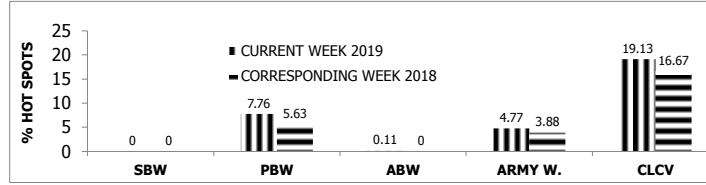

PEST SITUATION REPORT ON COTTON IN PUNJAB

% AGE OF HOT SPOTS

A- BOLLWORMS & CLCV

B- SUCKING INSECT PESTS

TEHSILWISE % PINK BOLLWORM INFESTATION ABOVE ETL

SR.NO.	TEHSIL	%AGE SPOTS	SR.NO.	TEHSIL	%AGE SPOTS
1	VEHARI	27.5	27	MULTAN	8.0
2	CHISHTIAN	26.0	28	ARIF WALA	8.0
3	OKARA	23.5	29	MIANWALI	7.5
4	RENALA KHURD	20.0	30	ISA KHEL	7.4
5	DEPALPUR	20.0	31	BHAKKAR	7.1
6	SHUJABAD	18.6	32	PEER MEHAL	7.0
7	ALI PUR	17.6	33	DUYAPUR	6.3
8	SADIQ ABAD	17.5	34	KALLOR KOT	5.7
9	R.Y.KHAN	16.7	35	T.T.SINGH	5.1
10	LIAQUAT PUR	16.0	36	BAHAWAL NAGAR	5.0
11	JAHANIAN	14.3	37	MUZUFAR GARH	4.9
12	CHICHA WATNI	13.8	38	PIPLAN	4.5
13	KHAN PUR	13.7	39	CHOBARA	4.4
14	JALAL PUR P.W	12.5	40	KAROR L.E.	4.4
15	MIAN CHANNU	12.5	41	GOJRA	3.8
16	MAILSI	12.5	42	SUMUNDRI	3.8
17	SAHIWAL	12.1	43	LODHRAN	3.4
18	PAK PATTAN	12.0	44	TANDLIANWALA	3.1
19	BAHAWAL PUR	11.7	45	18-HAZARI	2.8
20	A.P.EAST	11.5	46	JATOI	2.6
21	BURE WALA	10.0	47	MINCHAN ABAD	2.4
22	KEHROR PACCA	10.0	48	FORT ABBAS	2.2
23	HASILPUR	9.6	49	KOT ADDU	2.0
24	MANKERA	9.1	50	LAYYAH	2.0
25	KABIR WALA	8.5	51	YAZMAN	1.3
26	KHANEWAL	8.1			