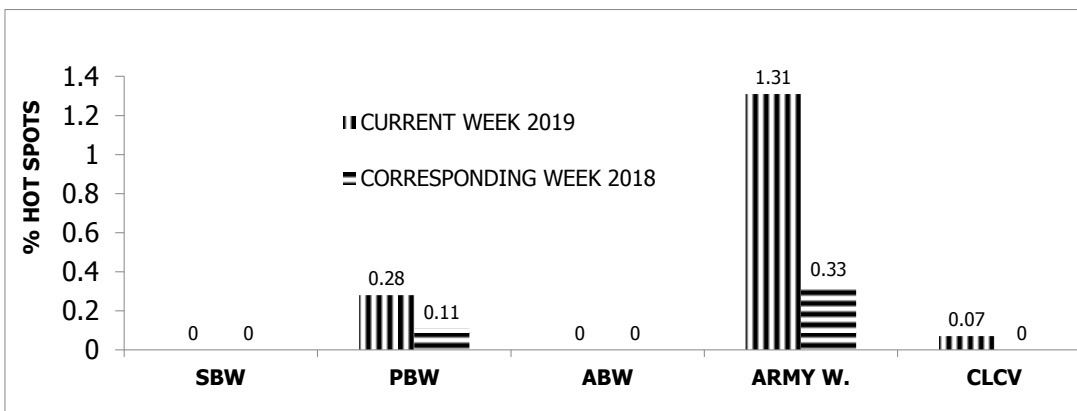

PEST SITUATION REPORT ON COTTON IN PUNJAB

% AGE OF HOT SPOTS

A- BOLLWORMS & CLCV

B- SUCKING INSECT PESTS

TEHSILWISE % PINK BOLLWORM INFESTATION BELOW ETL

SR.NO.	TEHSIL	%AGE SPOTS	SR.NO.	TEHSIL	%AGE SPOTS
1	Multan	7.1	19	Depalpur	15.4
2	Shujabad	5.7	20	Bahawalpur	19.2
3	Jalal pur P.W	3.3	21	Hasilpur	50.0
4	Khanewal	2.0	22	Chistian	7.3
5	Jhanian	4.0	23	Taunsa	1.1
6	Kabirwala	7.1	24	Khanpur	2.4
7	Mian Channu	8.0	25	Kot Chutta	1.7
8	Vehari	4.9	26	Jattoi	1.6
9	Mailsi	9.4	27	Jhang	9.1
10	Burewala	8.7	28	Shorkot	8.6
11	Lodhran	4.2	29	A.P. Sail	2.9
12	Dunyapur	1.3	30	18-Hazari	5.6
13	Kehror pacca	2.9	31	T.T.Singh	6.8
14	Sahiwal	3.3	32	Peer Mehal	8.0
15	Chichawatni	11.9	33	Samundri	13.3
16	Pakpattan	4.8	34	Tandliyan wala	4.2
17	Arifwala	2.5	35	Mianwali	2.2
18	Okara	15.8	36	Renala Khurd	12.5