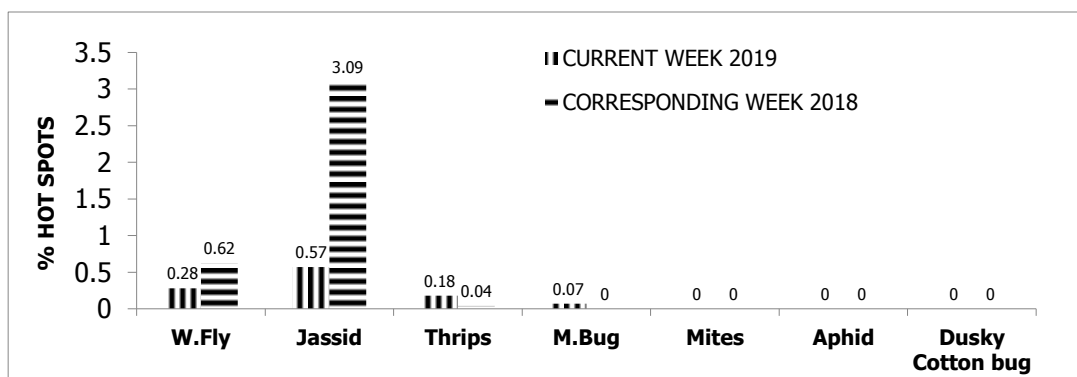

PEST SITUATION REPORT ON COTTON IN PUNJAB

% AGE OF HOT SPOTS

A- BOLLWORMS & CLCV

B- SUCKING INSECT PESTS

TEHSILWISE % PINK BOLLWORM INFESTATION BELOW ETL

SR.NO.	TEHSIL	%AGE SPOTS	SR.NO.	TEHSIL	%AGE SPOTS
1	Multan	7.1	19	Depalpur	15.4
2	Shujabad	5.7	20	Bahawalpur	19.2
3	Jalal pur P.W	3.3	21	Hasilpur	50.0
4	Khanewal	2.0	22	Chistian	7.3
5	Jhanian	4.0	23	Taunsa	1.1
6	Kabirwala	7.1	24	Khanpur	2.4
7	Mian Channu	8.0	25	Kot Chutta	1.7
8	Vehari	4.9	26	Jattoi	1.6
9	Mailsi	9.4	27	Jhang	9.1
10	Burewala	8.7	28	Shorkot	8.6
11	Lodhran	4.2	29	A.P. Sail	2.9
12	Dunyapur	1.3	30	18-Hazari	5.6
13	Kehror pacca	2.9	31	T.T.Singh	6.8
14	Sahiwal	3.3	32	Peer Mehal	8.0
15	Chichawatni	11.9	33	Samundri	13.3
16	Pakpattan	4.8	34	Tandliyan wala	4.2
17	Arifwala	2.5	35	Mianwali	2.2
18	Okara	15.8	36	Renala Khurd	12.5