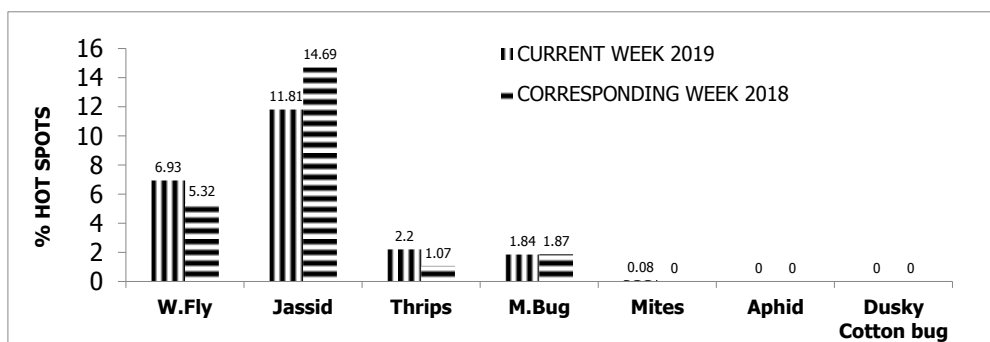

PEST SITUATION REPORT ON COTTON IN PUNJAB

% AGE OF HOT SPOTS

A- BOLLWORMS & CLCV

B- SUCKING INSECT PESTS

TEHSILWISE % PINK BOLLWORM INFESTATION BELOW ETL

SR.NO.	TEHSIL	%AGE SPOTS	SR.NO.	TEHSIL	%AGE SPOTS
1	Multan	4.5	25	Chistian	12.5
2	Shujabad	11.6	26	R.Y.Khan	9.3
3	Khanewal	5.5	27	Liaqat Pur	7.1
4	Jhanian	10.0	28	Sadiqabad	4.4
5	Kabirwala	14.0	29	Jatoi	2.4
6	Mian Channu	1.9	30	Khanpur	6.5
7	Vehari	2.5	31	Layyah	20.0
8	Mailsi	17.8	32	Karor Le.	8.0
9	Burewala	4.4	33	Bhakkar	4.3
10	Lodhran	25.0	34	Kallor Kot	3.3
11	Dunyapur	15.0	35	Muzaffargarh	2.5
12	Kehror pacca	12.7	36	Rajanpur	6.0
13	Sahiwal	4.3	37	Jhang	3.1
14	Chichawatni	11.6	38	Shorkot	5.9
15	Pakpattan	11.1	39	A.P.Sial	3.8
16	Arifwala	6.3	40	Peer Mehal	3.3
17	Okara	18.8	41	Tandlianwala	3.6
18	Renala Khurd	28.6	42	Mankera	28.6
19	Depalpur	17.9	43	Minchanabad	5.1
20	Bahawalpur	17.9			
21	A.P.East	3.9			
22	Yazman	33.3			
23	Hasilpur	29.5			
24	Bahawalnagar	7.5			