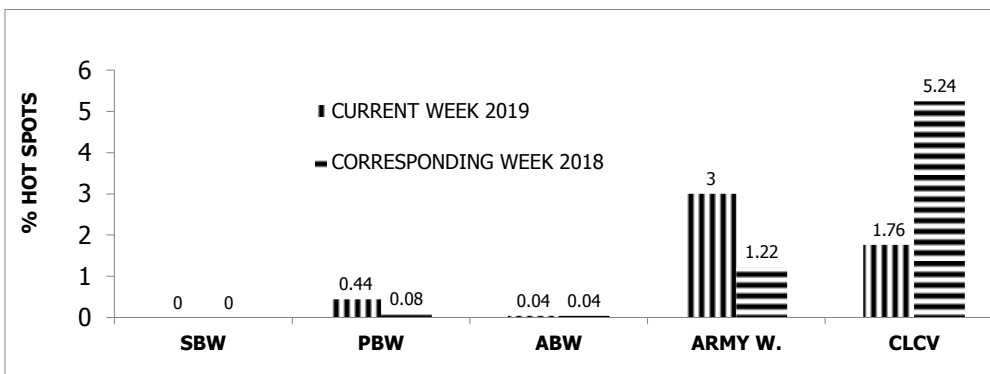

PEST SITUATION REPORT ON COTTON IN PUNJAB

% AGE OF HOT SPOTS

A- BOLLWORMS & CLCV

B- SUCKING INSECT PESTS

TEHSILWISE % PINK BOLLWORM INFESTATION BELOW ETL

SR.NO.	TEHSIL	%AGE SPOTS	SR.NO.	TEHSIL	%AGE SPOTS
1	Multan	4.5	25	Chistian	12.5
2	Shujabad	11.6	26	R.Y.Khan	9.3
3	Khanewal	5.5	27	Liaqat Pur	7.1
4	Jhanian	10.0	28	Sadiqabad	4.4
5	Kabirwala	14.0	29	Jatoi	2.4
6	Mian Channu	1.9	30	Khanpur	6.5
7	Vehari	2.5	31	Layyah	20.0
8	Mailsi	17.8	32	Karor Le.	8.0
9	Burewala	4.4	33	Bhakkar	4.3
10	Lodhran	25.0	34	Kallor Kot	3.3
11	Dunyapur	15.0	35	Muzaffargarh	2.5
12	Kehror pacca	12.7	36	Rajanpur	6.0
13	Sahiwal	4.3	37	Jhang	3.1
14	Chichawatni	11.6	38	Shorkot	5.9
15	Pakpattan	11.1	39	A.P.Sial	3.8
16	Arifwala	6.3	40	Peer Mehal	3.3
17	Okara	18.8	41	Tandlianwala	3.6
18	Renala Khurd	28.6	42	Mankera	28.6
19	Depalpur	17.9	43	Minchanabad	5.1
20	Bahawalpur	17.9			
21	A.P.East	3.9			
22	Yazman	33.3			
23	Hasilpur	29.5			
24	Bahawalnagar	7.5			