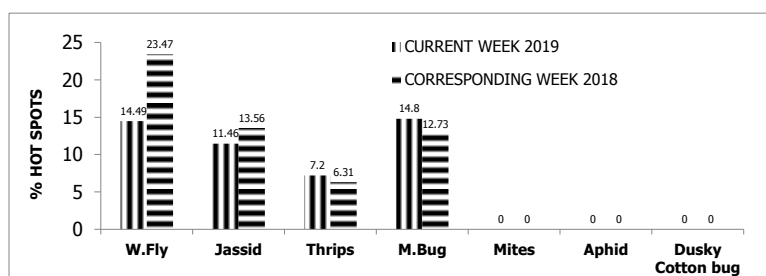

PEST SITUATION REPORT ON COTTON IN PUNJAB

% AGE OF HOT SPOTS

A- BOLLWORMS & CLCV

B- SUCKING INSECT PESTS

TEHSILWISE % PINK BOLLWORM INFESTATION ABOVE ETL

SR.NO.	TEHSIL	%AGE SPOTS	SR.NO.	TEHSIL	%AGE SPOTS
1	CHISHTIAN	16.00	14	BAHAWAL NAGAR	4.00
2	VEHARI	12.50	15	KHANEWAL	3.13
3	RENALA KHURD	11.11	16	KABIR WALA	3.13
4	OKARA	10.53	17	BHAKKAR	2.94
5	MIAN CHANNU	10.34	18	MAILSI	2.86
6	CHICHA WATNI	8.11	19	MINCHAN ABAD	2.56
7	ARIF WALA	6.45	20	FORT ABBAS	2.22
8	SAHIWAL	6.25	21	R.Y.KHAN	2.17
9	T.T.SINGH	5.41	22	BAHAWAL PUR	1.85
10	HASILPUR	5.36	23	YAZMAN	1.59
11	BURE WALA	5.00			
12	PAK PATTAN	5.00			
13	DEPALPUR	4.00			