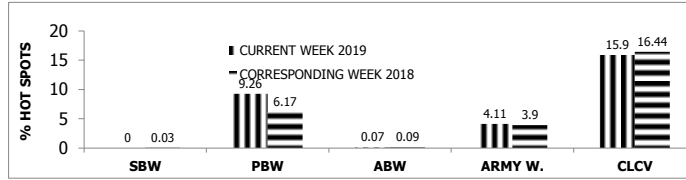

PEST SITUATION REPORT ON COTTON IN PUNJAB

% AGE OF HOT SPOTS

A- BOLLWORMS & CLCV

B- SUCKING INSECT PESTS

TEHSILWISE % PINK BOLLWORM INFESTATION ABOVE ETL

SR.NO.	TEHSIL	%AGE SPOTS	SR.NO.	TEHSIL	%AGE SPOTS
1	MIAN CHANNU	43.6	27	LODHRAN	7.7
2	BAHAWAL PUR	35.2	28	FORT ABBAS	7.5
3	VEHARI	35.0	29	BAHAWAL NAGAR	7.3
4	CHISHTIAN	28.8	30	ISA KHEL	7.3
5	KABIR WALA	22.9	31	MIANWALI	7.3
6	BURE WALA	22.5	32	PIPLAN	7.3
7	SHUJABAD	20.0	33	KAROR L.E.	6.3
8	SADIQ ABAD	19.6	34	ARIF WALA	5.9
9	R.Y.KHAN	19.3	35	JHANG	5.7
10	KHANEWAL	18.4	36	A.P.EAST	5.4
11	JAHANIAN	17.9	37	KOT ADDU	5.4
12	HASILPUR	17.2	38	TANDLIANWALA	5.3
13	ALI PUR	16.0	39	JALAL PUR P.W	5.0
14	LIAQUAT PUR	15.0	40	MUZUFAR GARH	4.9
15	KEHROR PACCA	14.3	41	T.T.SINGH	4.8
16	MAILSI	14.0	42	JATOI	4.3
17	CHICHA WATNI	13.8	43	DEPALPUR	4.0
18	DUYAPUR	13.5	44	GOJRA	3.4
19	PAK PATTAN	13.3	45	RENALA KHURD	3.3
20	SAHIWAL	13.2	46	18-HAZARI	2.6
21	KHAN PUR	13.1	47	OKARA	2.5
22	PIR MAHAL	10.9	48	MINCHAN ABAD	2.3
23	MANKERA	9.5	49	CHOBARA	2.2
24	BHAKKAR	9.3	50	LAYYAH	1.9
25	KALLOR KOT	8.1	51	YAZMAN	1.3
26	MULTAN	7.9	52	RAJAN PUR	1.3