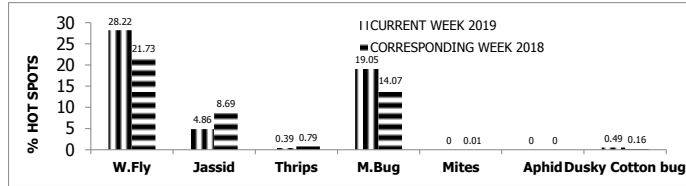

PEST SITUATION REPORT ON COTTON IN PUNJAB

% AGE OF HOT SPOTS

A- BOLLWORMS & CLCV

B- SUCKING INSECT PESTS

TEHSILWISE % PINK BOLLWORM INFESTATION ABOVE ETL

SR.NO.	TEHSIL	%AGE SPOTS	SR.NO.	TEHSIL	%AGE SPOTS
1	MIAN CHANNU	43.6	27	LODHRAN	7.7
2	BAHAWAL PUR	35.2	28	FORT ABBAS	7.5
3	VEHARI	35.0	29	BAHAWAL NAGAR	7.3
4	CHISHTIAN	28.8	30	ISA KHEL	7.3
5	KABIR WALA	22.9	31	MIANWALI	7.3
6	BURE WALA	22.5	32	PIPLAN	7.3
7	SHUJABAD	20.0	33	KAROR L.E.	6.3
8	SADIQ ABAD	19.6	34	ARIF WALA	5.9
9	R.Y.KHAN	19.3	35	JHANG	5.7
10	KHANEWAL	18.4	36	A.P.EAST	5.4
11	JAHANIAN	17.9	37	KOT ADDU	5.4
12	HASILPUR	17.2	38	TANDLIANWALA	5.3
13	ALI PUR	16.0	39	JALAL PUR P.W	5.0
14	LIAQUAT PUR	15.0	40	MUZUFAR GARH	4.9
15	KEHROR PACCA	14.3	41	T.T.SINGH	4.8
16	MAILSI	14.0	42	JATOI	4.3
17	CHICHA WATNI	13.8	43	DEPALPUR	4.0
18	DUYAPUR	13.5	44	GOJRA	3.4
19	PAK PATTAN	13.3	45	RENALA KHURD	3.3
20	SAHIWAL	13.2	46	18-HAZARI	2.6
21	KHAN PUR	13.1	47	OKARA	2.5
22	PIR MAHAL	10.9	48	MINCHAN ABAD	2.3
23	MANKERA	9.5	49	CHOBARA	2.2
24	BHAKKAR	9.3	50	LAYYAH	1.9
25	KALLOR KOT	8.1	51	YAZMAN	1.3
26	MULTAN	7.9	52	RAJAN PUR	1.3