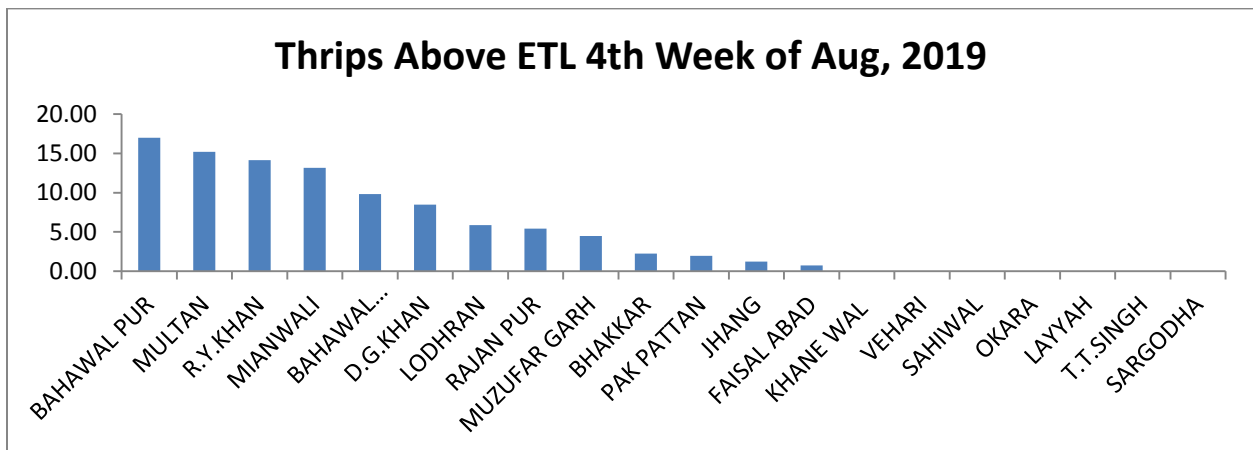

# PEST SITUATION OF COTTON CROP FOR 4<sup>TH</sup> WEEK OF AUGUST 2019

## District wise % Spots & Above Economic threshold Levels

**Mealy Bug Above ETL 4th Week of Aug, 2019**

**PBW Above ETL 4th Week of Aug, 2019**

**Armyworm Above ETL 4th Week of Aug, 2019**

**CLCv Above ETL 4th Week of Aug, 2019**