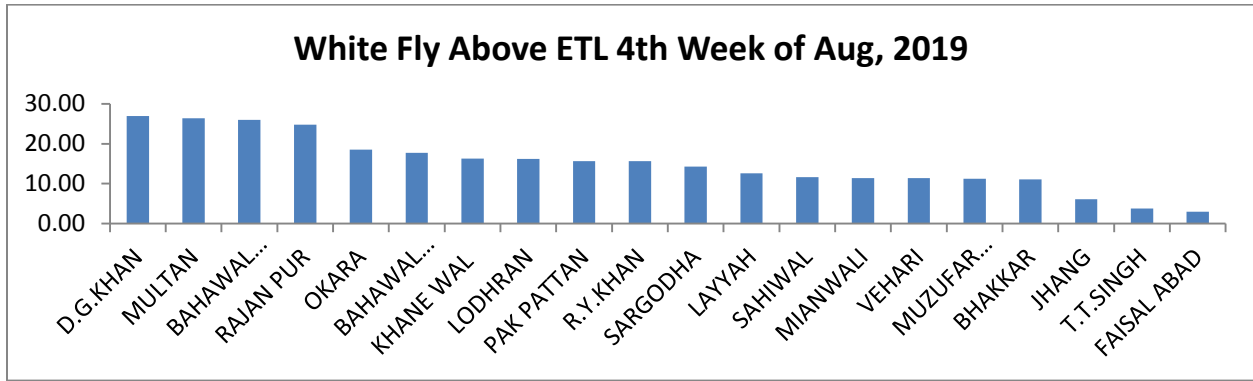

# PEST SITUATION OF COTTON CROP FOR 4<sup>TH</sup> WEEK OF AUGUST 2019

## District wise % Spots & Above Economic threshold Levels

**Mealy Bug Above ETL 4th Week of Aug, 2019**

**PBW Above ETL 4th Week of Aug, 2019**

**Armyworm Above ETL 4th Week of Aug, 2019**

**CLCv Above ETL 4th Week of Aug, 2019**