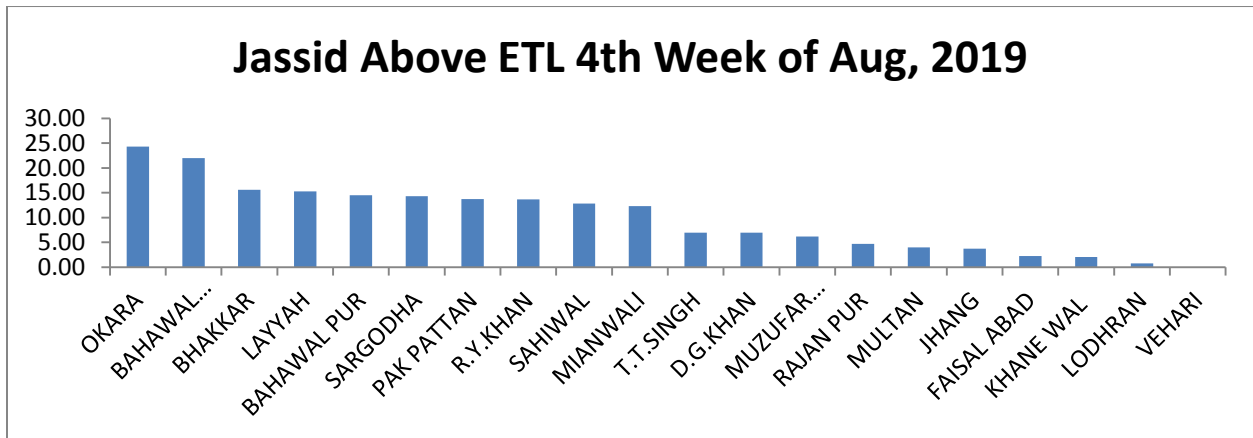

# PEST SITUATION OF COTTON CROP FOR 4<sup>TH</sup> WEEK OF AUGUST 2019

## District wise % Spots & Above Economic threshold Levels

**Mealy Bug Above ETL 4th Week of Aug, 2019**

**PBW Above ETL 4th Week of Aug, 2019**

**Armyworm Above ETL 4th Week of Aug, 2019**

**CLCv Above ETL 4th Week of Aug, 2019**