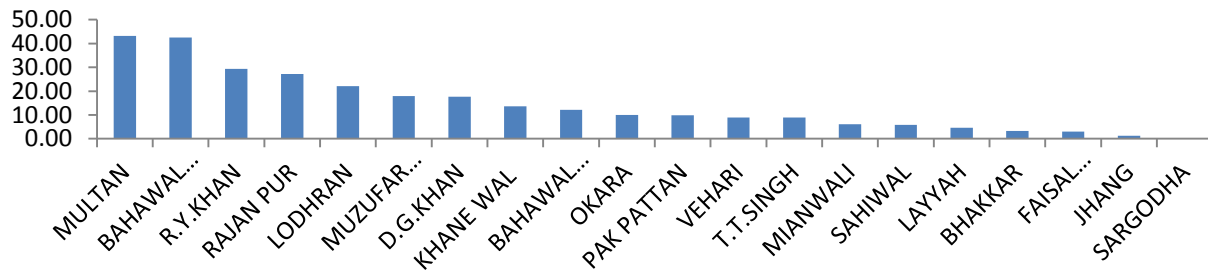

# PEST SITUATION OF COTTON CROP FOR 4<sup>TH</sup> WEEK OF AUGUST 2019

## District wise % Spots & Above Economic threshold Levels

**Mealy Bug Above ETL 4th Week of Aug, 2019**

**PBW Above ETL 4th Week of Aug, 2019**

**Armyworm Above ETL 4th Week of Aug, 2019**

**CLCv Above ETL 4th Week of Aug, 2019**