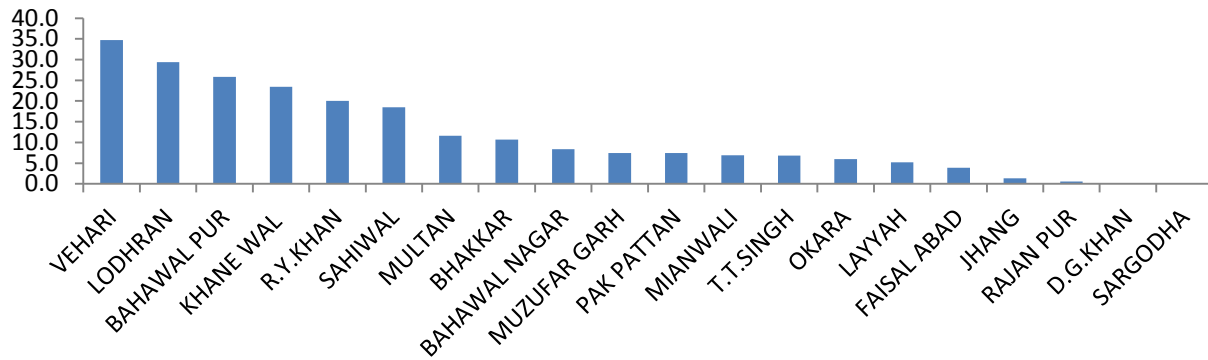

PBW Above ETL 1st Week of Oct, 2019