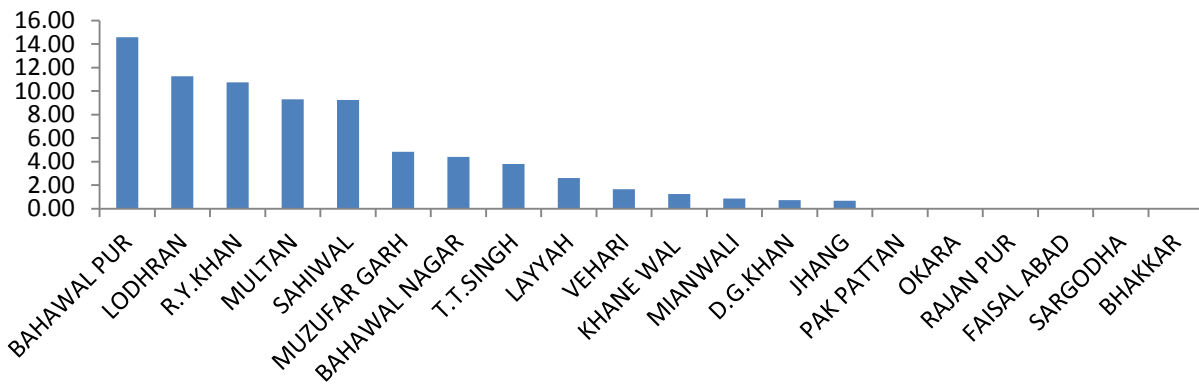

Armyworm Above ETL 1st Week of Oct, 2019