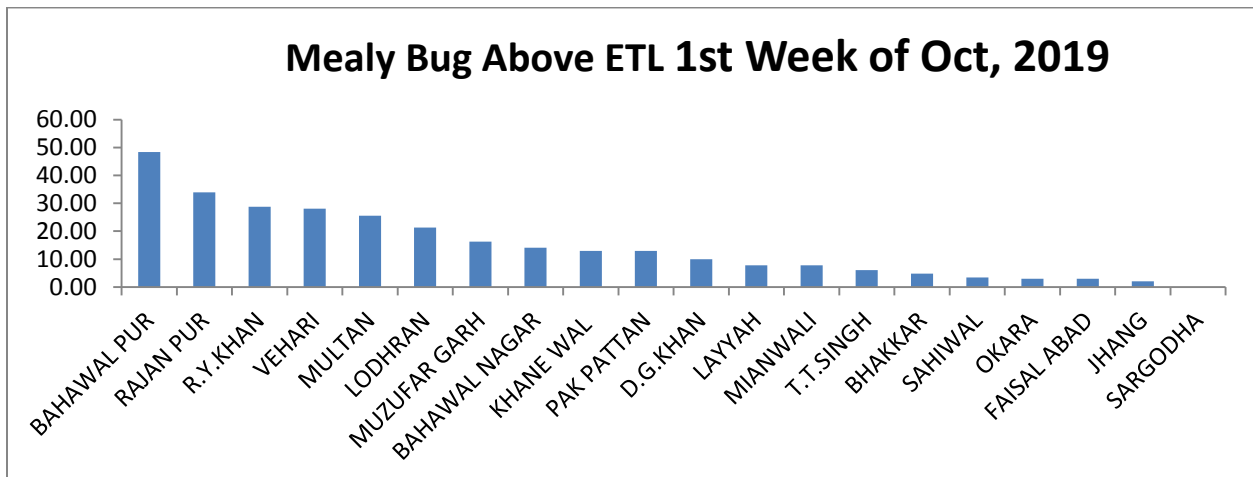

# PEST SITUATION OF COTTON CROP FOR 1<sup>st</sup> WEEK OF OCTOBER 2019

## District wise % Spots & Above Economic threshold Levels