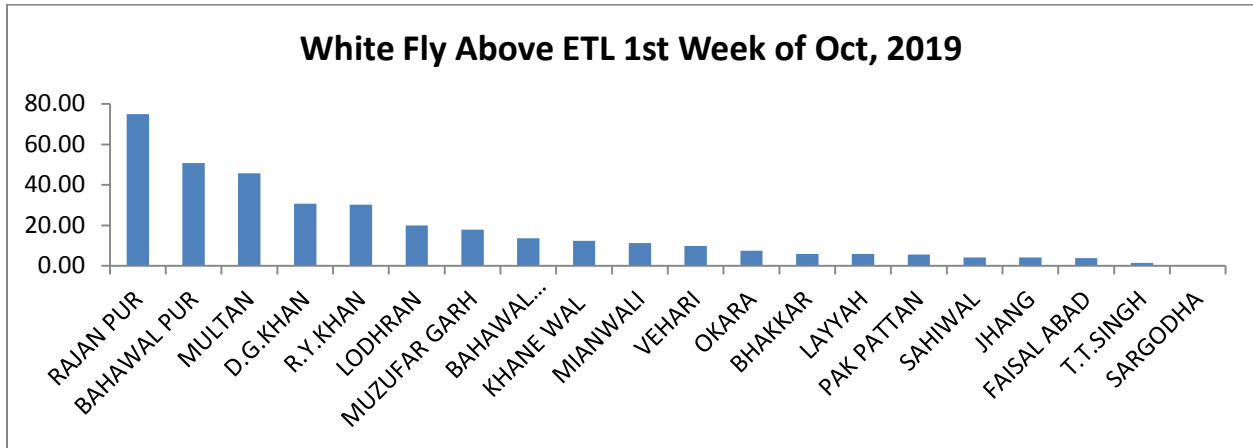

# PEST SITUATION OF COTTON CROP FOR 1<sup>st</sup> WEEK OF OCTOBER 2019

## District wise % Spots & Above Economic threshold Levels