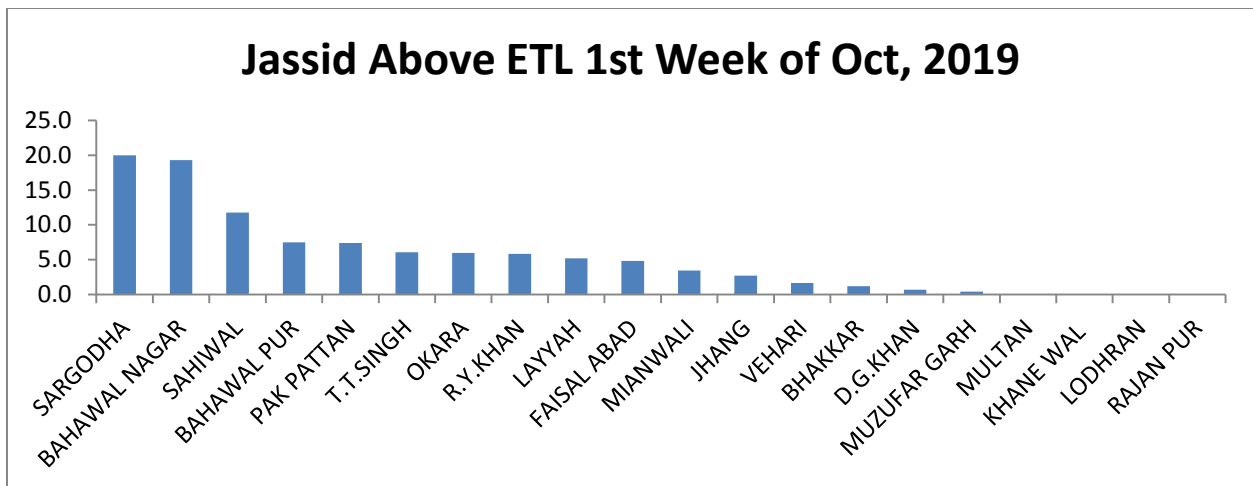

# PEST SITUATION OF COTTON CROP FOR 1<sup>st</sup> WEEK OF OCTOBER 2019

## District wise % Spots & Above Economic threshold Levels