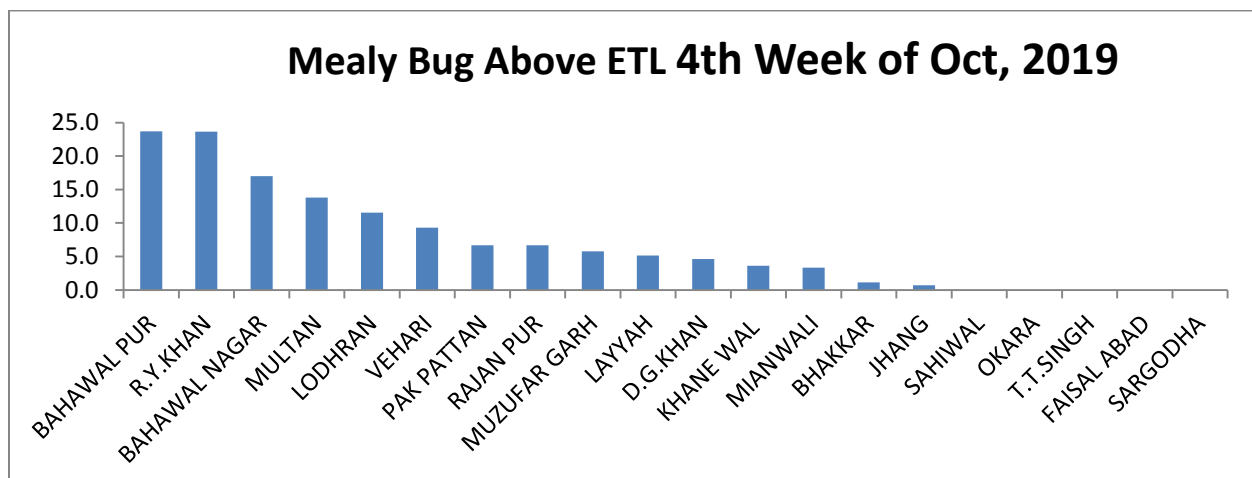

PEST SITUATION OF COTTON CROP FOR 4th WEEK OF OCTOBER 2019

District wise % Spots & Above Economic threshold Levels

PBW Above ETL 4th Week of Oct, 2019

Armyworm Above ETL 4th Week of Oct, 2019

CLCv Above ETL 4th Week of Oct, 2019