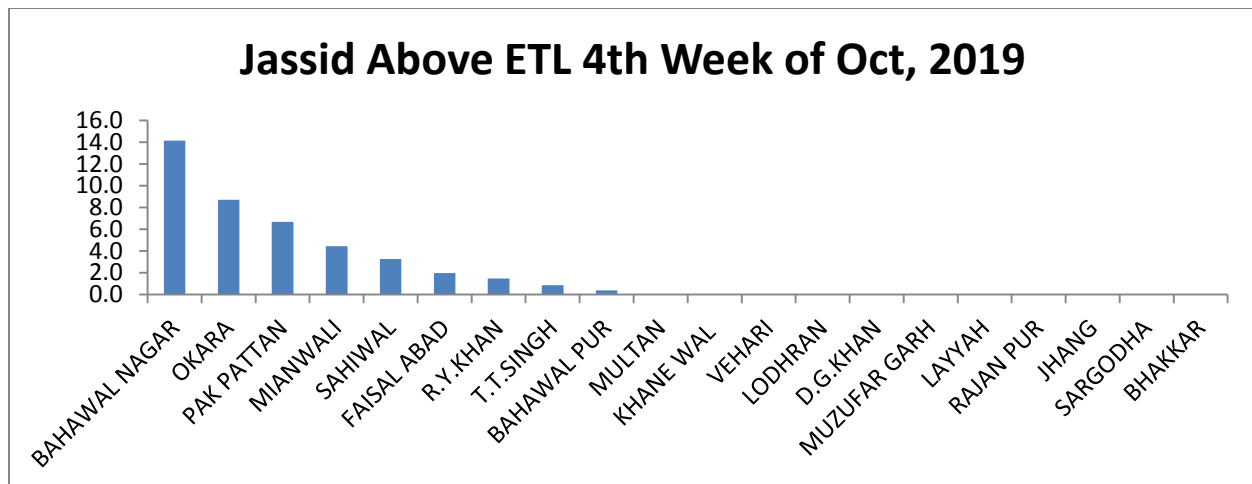

PEST SITUATION OF COTTON CROP FOR 4th WEEK OF OCTOBER 2019

District wise % Spots & Above Economic threshold Levels

PBW Above ETL 4th Week of Oct, 2019

Armyworm Above ETL 4th Week of Oct, 2019

CLCv Above ETL 4th Week of Oct, 2019