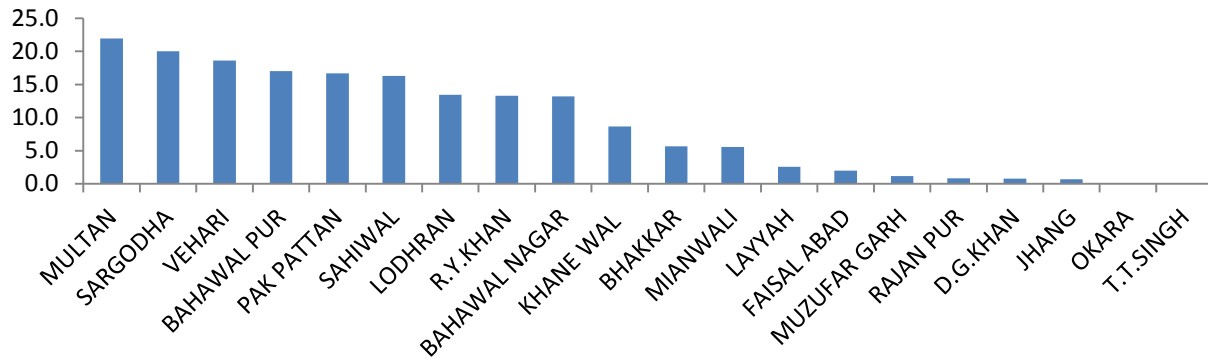

PEST SITUATION OF COTTON CROP FOR 4th WEEK OF OCTOBER 2019

District wise % Spots & Above Economic threshold Levels

PBW Above ETL 4th Week of Oct, 2019

Armyworm Above ETL 4th Week of Oct, 2019

CLCv Above ETL 4th Week of Oct, 2019