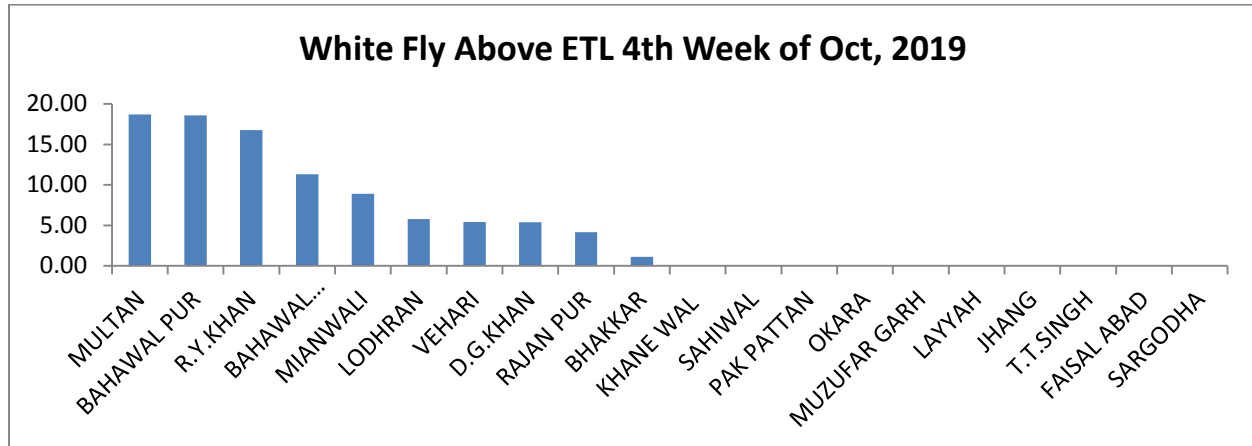

PEST SITUATION OF COTTON CROP FOR 4th WEEK OF OCTOBER 2019

District wise % Spots & Above Economic threshold Levels

PBW Above ETL 4th Week of Oct, 2019

Armyworm Above ETL 4th Week of Oct, 2019

CLCv Above ETL 4th Week of Oct, 2019