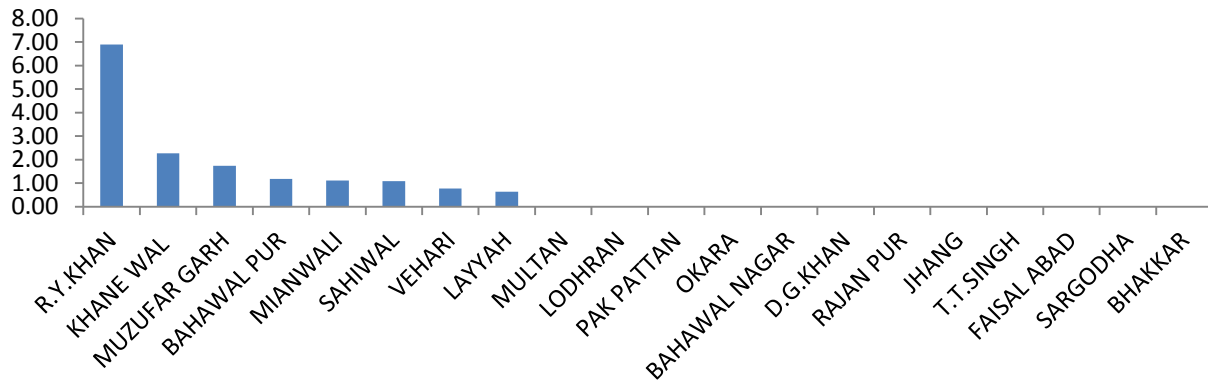

PEST SITUATION OF COTTON CROP FOR 4th WEEK OF OCTOBER 2019

District wise % Spots & Above Economic threshold Levels

PBW Above ETL 4th Week of Oct, 2019

Armyworm Above ETL 4th Week of Oct, 2019

CLCv Above ETL 4th Week of Oct, 2019