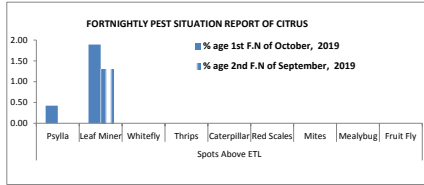

**A- FORTNIGHTLY PEST SITUATION REPORT OF CITRUS**

	Spots Visited	Area Surveyed (Acres)	Area Affected (Acres)	Spots Above ETL										Spots Below ETL						Diseases									
				Psylla	Leaf Miner	Whitefly	Thrips	Caterpillar	Red Scales	Mites	Mealybug	Fruit Fly	Psylla	Leaf Miner	Whitefly	Thrips	Caterpillar	Red Scales	Mites	Fruit Fly	Wither Tip	Cankar	Malanose	Fruit Rot	Scab	Gummosis	Slow Decline		
% age 1st F.N of October, 2019	476	3144.25	1848.55	0.42	1.89	0.00	0.00	0.00	0.00	0.00	0.00	0.00	0.00	0.00	12.39	41.60	0.00	0.00	0.00	1.89	0.00	3.15	46.43	12.61	2.31	0.00	6.51	10.08	5.46
% age 2nd F.N of September, 2019	464	2739.475	1608.075	0.00	1.29	0.00	0.00	0.00	0.00	0.00	0.00	0.00	0.00	15.73	44.61	0.86	0.43	0.00	1.08	0.00	3.66	51.08	12.28	1.72	0.00	3.66	10.78	6.03	

**B- FORTNIGHTLY PEST SITUATION REPORT OF MANGO**

	Spots Visited	Area Surveyed (Acres)	Area Affected (Acres)	Insect Pests (Spots)										Diseases (Spots)										
				Fruit Borer	Tip Borer	Thrips	Hopper	Fruit Fly	Scales	Galls/Midges	Mealy Bug	Fruit Borer	Tip Borer	Thrips	Hopper	Fruit Fly	Scales	Galls/Midges	Anthracoise	Powdery Mildew	Malfomation	Gummosis	Decline	
% age 1st F.N of October, 2019	221	2593.675	1485	0.00	0.00	0.00	0.90	0.00	0.00	0.00	0.00	0.45	0.00	0.90	0.00	7.69	1.81	23.08	37.56	71.49	0.00	3.17	13.57	14.93
% age 2nd F.N of September, 2019	228	2751	1830	0.00	0.00	0.00	0.00	0.00	0.00	0.00	0.00	0.00	0.00	0.00	0.00	8.33	8.77	21.05	35.53	65.79	0.00	5.26	8.77	18.42