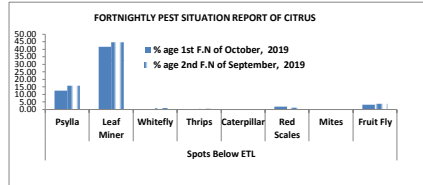

**A- FORTNIGHTLY PEST SITUATION REPORT OF CITRUS**

	Spots Visited	Area Surveyed (Acres)	Area Affected (Acres)	Spots Above ETL										Spots Below ETL						Diseases									
				Psylla	Leaf Miner	Whitefly	Thrips	Caterpillar	Red Scales	Mites	Mealybug	Fruit Fly	Psylla	Leaf Miner	Whitefly	Thrips	Caterpillar	Red Scales	Mites	Fruit Fly	Wither Tip	Cankar	Malanose	Fruit Rot	Scab	Gummosis	Slow Decline		
% age 1st F.N of October, 2019	476	3144.25	1848.55	0.42	1.89	0.00	0.00	0.00	0.00	0.00	0.00	0.00	0.00	0.00	12.39	41.60	0.00	0.00	0.00	1.89	0.00	3.15	46.43	12.61	2.31	0.00	6.51	10.08	5.46
% age 2nd F.N of September, 2019	464	2739.475	1608.075	0.00	1.29	0.00	0.00	0.00	0.00	0.00	0.00	0.00	0.00	15.73	44.61	0.86	0.43	0.00	1.08	0.00	3.66	51.08	12.28	1.72	0.00	3.66	10.78	6.03	

**B- FORTNIGHTLY PEST SITUATION REPORT OF MANGO**

	Spots Visited	Area Surveyed (Acres)	Area Affected (Acres)	Insect Pests (Spots)										Diseases (Spots)										
				Fruit Borer	Tip Borer	Thrips	Hopper	Fruit Fly	Scales	Galls/Midges	Mealy Bug	Fruit Borer	Tip Borer	Thrips	Hopper	Fruit Fly	Scales	Galls/Midges	Anthracoise	Powdery Mildew	Malfomation	Gummosis	Decline	
% age 1st F.N of October, 2019	221	2593.675	1485	0.00	0.00	0.00	0.90	0.00	0.00	0.00	0.00	0.45	0.00	0.90	0.00	7.69	1.81	23.08	37.56	71.49	0.00	3.17	13.57	14.93
% age 2nd F.N of September, 2019	228	2751	1830	0.00	0.00	0.00	0.00	0.00	0.00	0.00	0.00	0.00	0.00	0.00	0.00	8.33	8.77	21.05	35.53	65.79	0.00	5.26	8.77	18.42