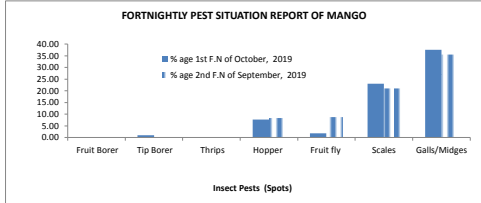

**A- FORTNIGHTLY PEST SITUATION REPORT OF CITRUS**

	Spots Visited	Area Surveyed (Acres)	Area Affected (Acres)	Spots Above ETL										Spots Below ETL						Diseases									
				Psylla	Leaf Miner	Whitefly	Thrips	Caterpillar	Red Scales	Mites	Mealybug	Fruit Fly	Psylla	Leaf Miner	Whitefly	Thrips	Caterpillar	Red Scales	Mites	Fruit Fly	Wither Tip	Cankar	Malanose	Fruit Rot	Scab	Gummosis	Slow Decline		
% age 1st F.N of October, 2019	476	3144.25	1848.55	0.42	1.89	0.00	0.00	0.00	0.00	0.00	0.00	0.00	0.00	0.00	12.39	41.60	0.00	0.00	0.00	1.89	0.00	3.15	46.43	12.61	2.31	0.00	6.51	10.08	5.46
% age 2nd F.N of September, 2019	464	2739.475	1608.075	0.00	1.29	0.00	0.00	0.00	0.00	0.00	0.00	0.00	0.00	15.73	44.61	0.86	0.43	0.00	1.08	0.00	3.66	51.08	12.28	1.72	0.00	3.66	10.78	6.03	

**B- FORTNIGHTLY PEST SITUATION REPORT OF MANGO**

	Spots Visited	Area Surveyed (Acres)	Area Affected (Acres)	Insect Pests (Spots)										Diseases (Spots)										
				Fruit Borer	Tip Borer	Thrips	Hopper	Fruit Fly	Scales	Galls/Midges	Mealy Bug	Fruit Borer	Tip Borer	Thrips	Hopper	Fruit Fly	Scales	Galls/Midges	Anthracoise	Powdery Mildew	Malfomation	Gummosis	Decline	
% age 1st F.N of October, 2019	221	2593.675	1485	0.00	0.00	0.00	0.90	0.00	0.00	0.00	0.00	0.45	0.00	0.90	0.00	7.69	1.81	23.08	37.56	71.49	0.00	3.17	13.57	14.93
% age 2nd F.N of September, 2019	228	2751	1830	0.00	0.00	0.00	0.00	0.00	0.00	0.00	0.00	0.00	0.00	0.00	0.00	8.33	8.77	21.05	35.53	65.79	0.00	5.26	8.77	18.42