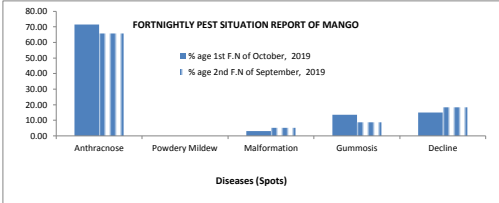

**A- FORTNIGHTLY PEST SITUATION REPORT OF CITRUS**

	Spots Visited	Area Surveyed (Acres)	Area Affected (Acres)	Spots Above ETL										Spots Below ETL						Diseases									
				Psylla	Leaf Miner	Whitefly	Thrips	Caterpillar	Red Scales	Mites	Mealybug	Fruit Fly	Psylla	Leaf Miner	Whitefly	Thrips	Caterpillar	Red Scales	Mites	Fruit Fly	Wither Tip	Cankar	Malanose	Fruit Rot	Scab	Gummosis	Slow Decline		
% age 1st F.N of October, 2019	476	3144.25	1848.55	0.42	1.89	0.00	0.00	0.00	0.00	0.00	0.00	0.00	0.00	0.00	12.39	41.60	0.00	0.00	0.00	1.89	0.00	3.15	46.43	12.61	2.31	0.00	6.51	10.08	5.46
% age 2nd F.N of September, 2019	464	2739.475	1608.075	0.00	1.29	0.00	0.00	0.00	0.00	0.00	0.00	0.00	0.00	15.73	44.61	0.86	0.43	0.00	1.08	0.00	3.66	51.08	12.28	1.72	0.00	3.66	10.78	6.03	

**B- FORTNIGHTLY PEST SITUATION REPORT OF MANGO**

	Spots Visited	Area Surveyed (Acres)	Area Affected (Acres)	Insect Pests (Spots)										Diseases (Spots)										
				Fruit Borer	Tip Borer	Thrips	Hopper	Fruit Fly	Scales	Galls/Midges	Mealy Bug	Fruit Borer	Tip Borer	Thrips	Hopper	Fruit Fly	Scales	Galls/Midges	Anthracoise	Powdery Mildew	Malfomation	Gummosis	Decline	
% age 1st F.N of October, 2019	221	2593.675	1485	0.00	0.00	0.00	0.90	0.00	0.00	0.00	0.00	0.45	0.00	0.90	0.00	7.69	1.81	23.08	37.56	71.49	0.00	3.17	13.57	14.93
% age 2nd F.N of September, 2019	228	2751	1830	0.00	0.00	0.00	0.00	0.00	0.00	0.00	0.00	0.00	0.00	0.00	0.00	8.33	8.77	21.05	35.53	65.79	0.00	5.26	8.77	18.42