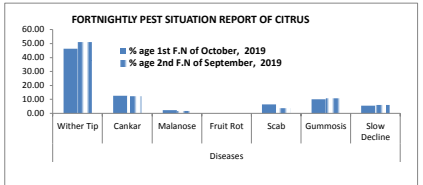

**A- FORTNIGHTLY PEST SITUATION REPORT OF CITRUS**

	Spots Visited	Area Surveyed (Acres)	Area Affected (Acres)	Spots Above ETL										Spots Below ETL						Diseases									
				Psylla	Leaf Miner	Whitefly	Thrips	Caterpillar	Red Scales	Mites	Mealybug	Fruit Fly	Psylla	Leaf Miner	Whitefly	Thrips	Caterpillar	Red Scales	Mites	Fruit Fly	Wither Tip	Cankar	Malanose	Fruit Rot	Scab	Gummosis	Slow Decline		
% age 1st F.N of October, 2019	476	3144.25	1848.55	0.42	1.89	0.00	0.00	0.00	0.00	0.00	0.00	0.00	0.00	0.00	12.39	41.60	0.00	0.00	0.00	1.89	0.00	3.15	46.43	12.61	2.31	0.00	6.51	10.08	5.46
% age 2nd F.N of September, 2019	464	2739.475	1608.075	0.00	1.29	0.00	0.00	0.00	0.00	0.00	0.00	0.00	0.00	15.73	44.61	0.86	0.43	0.00	1.08	0.00	3.66	51.08	12.28	1.72	0.00	3.66	10.78	6.03	

**B- FORTNIGHTLY PEST SITUATION REPORT OF MANGO**

	Spots Visited	Area Surveyed (Acres)	Area Affected (Acres)	Insect Pests (Spots)										Diseases (Spots)										
				Fruit Borer	Tip Borer	Thrips	Hopper	Fruit Fly	Scales	Galls/Midges	Mealy Bug	Fruit Borer	Tip Borer	Thrips	Hopper	Fruit Fly	Scales	Galls/Midges	Anthracoise	Powdery Mildew	Malfomation	Gummosis	Decline	
% age 1st F.N of October, 2019	221	2593.675	1485	0.00	0.00	0.00	0.90	0.00	0.00	0.00	0.00	0.45	0.00	0.90	0.00	7.69	1.81	23.08	37.56	71.49	0.00	3.17	13.57	14.93
% age 2nd F.N of September, 2019	228	2751	1830	0.00	0.00	0.00	0.00	0.00	0.00	0.00	0.00	0.00	0.00	0.00	0.00	8.33	8.77	21.05	35.53	65.79	0.00	5.26	8.77	18.42