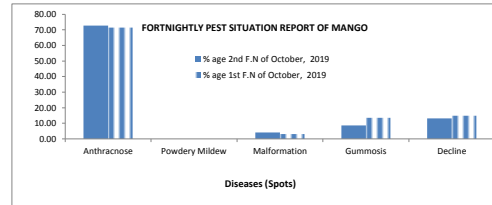

A- FORTNIGHTLY PEST SITUATION REPORT OF CITRUS

	Spots Visited	Area Surveyed (Acres)	Area Affected (Acres)	Spots Above ETL										Spots Below ETL						Diseases							
				Psylla	Leaf Miner	Whitefly	Thrips	Caterpillar	Red Scales	Mites	Mealybug	Fruit Fly	Psylla	Leaf Miner	Whitefly	Thrips	Caterpillar	Red Scales	Mites	Fruit Fly	Wither Tip	Cankar	Malanose	Fruit Rot	Scab	Gummosis	Slow Decline
% age 2nd F.N of October, 2019	611	4807.55	1641.9	0.00	0.65	0.00	0.00	0.00	0.16	0.00	0.00	0.00	11.78	28.15	0.16	0.00	0.00	9.66	0.00	7.53	37.32	12.60	3.27	1.47	4.75	7.20	3.93
% age 1st F.N of October, 2019	476	3144.25	1848.55	0.42	1.89	0.00	0.00	0.00	0.00	0.00	0.00	0.00	12.39	41.60	0.00	0.00	0.00	1.89	0.00	3.15	46.43	12.61	2.31	0.00	6.51	10.08	5.46

B- FORTNIGHTLY PEST SITUATION REPORT OF MANGO

	Spots Visited	Area Surveyed (Acres)	Area Affected (Acres)	Insect Pests (Spots)										Diseases (Spots)													
				Fruit Borer	Tip Borer	Thrips	Hopper	Fruit Fly	Scales	Galls/Midges	Mealy Bug	Fruit Borer	Tip Borer	Thrips	Hopper	Fruit Fly	Scales	Galls/Midges	Anthraxnose	Powdery Mildew	Malfomation	Gummosis	Decline				
% age 2nd F.N of October, 2019	267	3304.2	2323	0.00	0.00	0.00	0.00	0.00	0.00	0.00	0.00	0.00	0.00	0.00	0.00	0.00	0.00	0.00	3.37	0.00	22.10	37.83	72.66	0.00	4.12	8.61	13.11
% age 1st F.N of October, 2019	221	2593.675	1485	0.00	0.00	0.00	0.90	0.00	0.00	0.00	0.45	0.00	0.90	0.00	0.00	0.00	7.69	1.81	23.08	37.56	71.49	0.00	3.17	13.57	14.93		