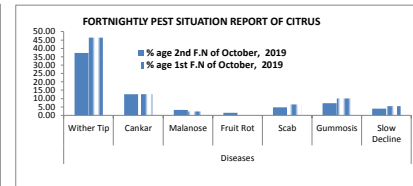

A- FORTNIGHTLY PEST SITUATION REPORT OF CITRUS

	Spots Visited	Area Surveyed (Acres)	Area Affected (Acres)	Spots Above ETL										Spots Below ETL						Diseases							
				Psylla	Leaf Miner	Whitefly	Thrips	Caterpillar	Red Scales	Mites	Mealybug	Fruit Fly	Psylla	Leaf Miner	Whitefly	Thrips	Caterpillar	Red Scales	Mites	Fruit Fly	Wither Tip	Cankar	Malanose	Fruit Rot	Scab	Gummosis	Slow Decline
% age 2nd F.N of October, 2019	611	4807.55	1641.9	0.00	0.65	0.00	0.00	0.00	0.16	0.00	0.00	0.00	11.78	28.15	0.16	0.00	0.00	9.66	0.00	7.53	37.32	12.60	3.27	1.47	4.75	7.20	3.93
% age 1st F.N of October, 2019	476	3144.25	1848.55	0.42	1.89	0.00	0.00	0.00	0.00	0.00	0.00	0.00	12.39	41.60	0.00	0.00	0.00	1.89	0.00	3.15	46.43	12.61	2.31	0.00	6.51	10.08	5.46

B- FORTNIGHTLY PEST SITUATION REPORT OF MANGO

	Spots Visited	Area Surveyed (Acres)	Area Affected (Acres)	Insect Pests (Spots)										Diseases (Spots)													
				Fruit Borer	Tip Borer	Thrips	Hopper	Fruit Fly	Scales	Galls/Midges	Mealy Bug	Fruit Borer	Tip Borer	Thrips	Hopper	Fruit Fly	Scales	Galls/Midges	Anthraxnose	Powdery Mildew	Malfomation	Gummosis	Decline				
% age 2nd F.N of October, 2019	267	3304.2	2323	0.00	0.00	0.00	0.00	0.00	0.00	0.00	0.00	0.00	0.00	0.00	0.00	0.00	0.00	0.00	3.37	0.00	22.10	37.83	72.66	0.00	4.12	8.61	13.11
% age 1st F.N of October, 2019	221	2593.675	1485	0.00	0.00	0.00	0.90	0.00	0.00	0.00	0.45	0.00	0.90	0.00	0.00	0.00	7.69	1.81	23.08	37.56	71.49	0.00	3.17	13.57	14.93		