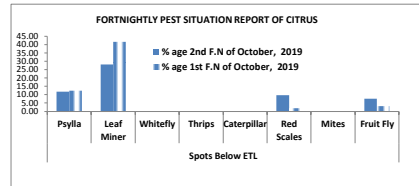

A- FORTNIGHTLY PEST SITUATION REPORT OF CITRUS

	Spots Visited	Area Surveyed (Acres)	Area Affected (Acres)	Spots Above ETL										Spots Below ETL						Diseases							
				Psylla	Leaf Miner	Whitefly	Thrips	Caterpillar	Red Scales	Mites	Mealybug	Fruit Fly	Psylla	Leaf Miner	Whitefly	Thrips	Caterpillar	Red Scales	Mites	Fruit Fly	Wither Tip	Cankar	Malanose	Fruit Rot	Scab	Gummosis	Slow Decline
% age 2nd F.N of October, 2019	611	4807.55	1641.9	0.00	0.65	0.00	0.00	0.00	0.16	0.00	0.00	0.00	11.78	28.15	0.16	0.00	0.00	9.66	0.00	7.53	37.32	12.60	3.27	1.47	4.75	7.20	3.93
% age 1st F.N of October, 2019	476	3144.25	1848.55	0.42	1.89	0.00	0.00	0.00	0.00	0.00	0.00	0.00	12.39	41.60	0.00	0.00	0.00	1.89	0.00	3.15	46.43	12.61	2.31	0.00	6.51	10.08	5.46

B- FORTNIGHTLY PEST SITUATION REPORT OF MANGO

	Spots Visited	Area Surveyed (Acres)	Area Affected (Acres)	Insect Pests (Spots)										Diseases (Spots)													
				Fruit Borer	Tip Borer	Thrips	Hopper	Fruit Fly	Scales	Galls/Midges	Mealy Bug	Fruit Borer	Tip Borer	Thrips	Hopper	Fruit Fly	Scales	Galls/Midges	Anthraxnose	Powdery Mildew	Malfomation	Gummosis	Decline				
% age 2nd F.N of October, 2019	267	3304.2	2323	0.00	0.00	0.00	0.00	0.00	0.00	0.00	0.00	0.00	0.00	0.00	0.00	0.00	0.00	0.00	3.37	0.00	22.10	37.83	72.66	0.00	4.12	8.61	13.11
% age 1st F.N of October, 2019	221	2593.675	1485	0.00	0.00	0.00	0.90	0.00	0.00	0.00	0.45	0.00	0.90	0.00	0.00	0.00	7.69	1.81	23.08	37.56	71.49	0.00	3.17	13.57	14.93		