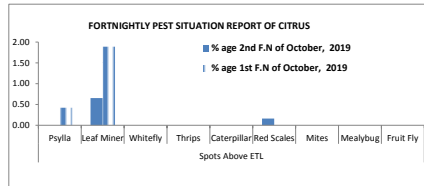

A- FORTNIGHTLY PEST SITUATION REPORT OF CITRUS

	Spots Visited	Area Surveyed (Acres)	Area Affected (Acres)	Spots Above ETL										Spots Below ETL						Diseases							
				Psylla	Leaf Miner	Whitefly	Thrips	Caterpillar	Red Scales	Mites	Mealybug	Fruit Fly	Psylla	Leaf Miner	Whitefly	Thrips	Caterpillar	Red Scales	Mites	Fruit Fly	Wither Tip	Cankar	Malanose	Fruit Rot	Scab	Gummosis	Slow Decline
% age 2nd F.N of October, 2019	611	4807.55	1641.9	0.00	0.65	0.00	0.00	0.00	0.16	0.00	0.00	0.00	11.78	28.15	0.16	0.00	0.00	9.66	0.00	7.53	37.32	12.60	3.27	1.47	4.75	7.20	3.93
% age 1st F.N of October, 2019	476	3144.25	1848.55	0.42	1.89	0.00	0.00	0.00	0.00	0.00	0.00	0.00	12.39	41.60	0.00	0.00	0.00	1.89	0.00	3.15	46.43	12.61	2.31	0.00	6.51	10.08	5.46

B- FORTNIGHTLY PEST SITUATION REPORT OF MANGO

	Spots Visited	Area Surveyed (Acres)	Area Affected (Acres)	Insect Pests (Spots)										Diseases (Spots)													
				Fruit Borer	Tip Borer	Thrips	Hopper	Fruit Fly	Scales	Galls/Midges	Mealy Bug	Fruit Borer	Tip Borer	Thrips	Hopper	Fruit Fly	Scales	Galls/Midges	Anthraxnose	Powdery Mildew	Malfomation	Gummosis	Decline				
% age 2nd F.N of October, 2019	267	3304.2	2323	0.00	0.00	0.00	0.00	0.00	0.00	0.00	0.00	0.00	0.00	0.00	0.00	0.00	0.00	0.00	3.37	0.00	22.10	37.83	72.66	0.00	4.12	8.61	13.11
% age 1st F.N of October, 2019	221	2593.675	1485	0.00	0.00	0.00	0.90	0.00	0.00	0.00	0.45	0.00	0.90	0.00	0.00	0.00	7.69	1.81	23.08	37.56	71.49	0.00	3.17	13.57	14.93		