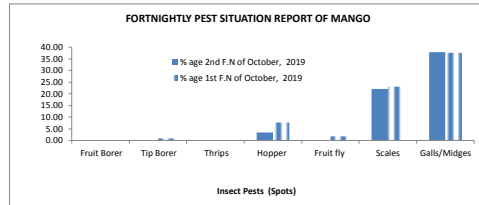

A- FORTNIGHTLY PEST SITUATION REPORT OF CITRUS

	Spots Visited	Area Surveyed (Acres)	Area Affected (Acres)	Spots Above ETL										Spots Below ETL						Diseases							
				Psylla	Leaf Miner	Whitefly	Thrips	Caterpillar	Red Scales	Mites	Mealybug	Fruit Fly	Psylla	Leaf Miner	Whitefly	Thrips	Caterpillar	Red Scales	Mites	Fruit Fly	Wither Tip	Cankar	Malanose	Fruit Rot	Scab	Gummosis	Slow Decline
% age 2nd F.N of October, 2019	611	4807.55	1641.9	0.00	0.65	0.00	0.00	0.00	0.16	0.00	0.00	0.00	11.78	28.15	0.16	0.00	0.00	9.66	0.00	7.53	37.32	12.60	3.27	1.47	4.75	7.20	3.93
% age 1st F.N of October, 2019	476	3144.25	1848.55	0.42	1.89	0.00	0.00	0.00	0.00	0.00	0.00	0.00	12.39	41.60	0.00	0.00	0.00	1.89	0.00	3.15	46.43	12.61	2.31	0.00	6.51	10.08	5.46

B- FORTNIGHTLY PEST SITUATION REPORT OF MANGO

	Spots Visited	Area Surveyed (Acres)	Area Affected (Acres)	Insect Pests (Spots)										Diseases (Spots)													
				Fruit Borer	Tip Borer	Thrips	Hopper	Fruit Fly	Scales	Galls/Midges	Mealy Bug	Fruit Borer	Tip Borer	Thrips	Hopper	Fruit Fly	Scales	Galls/Midges	Anthraxnose	Powdery Mildew	Malfomation	Gummosis	Decline				
% age 2nd F.N of October, 2019	267	3304.2	2323	0.00	0.00	0.00	0.00	0.00	0.00	0.00	0.00	0.00	0.00	0.00	0.00	0.00	0.00	0.00	3.37	0.00	22.10	37.83	72.66	0.00	4.12	8.61	13.11
% age 1st F.N of October, 2019	221	2593.675	1485	0.00	0.00	0.00	0.90	0.00	0.00	0.00	0.45	0.00	0.90	0.00	0.00	0.00	7.69	1.81	23.08	37.56	71.49	0.00	3.17	13.57	14.93		