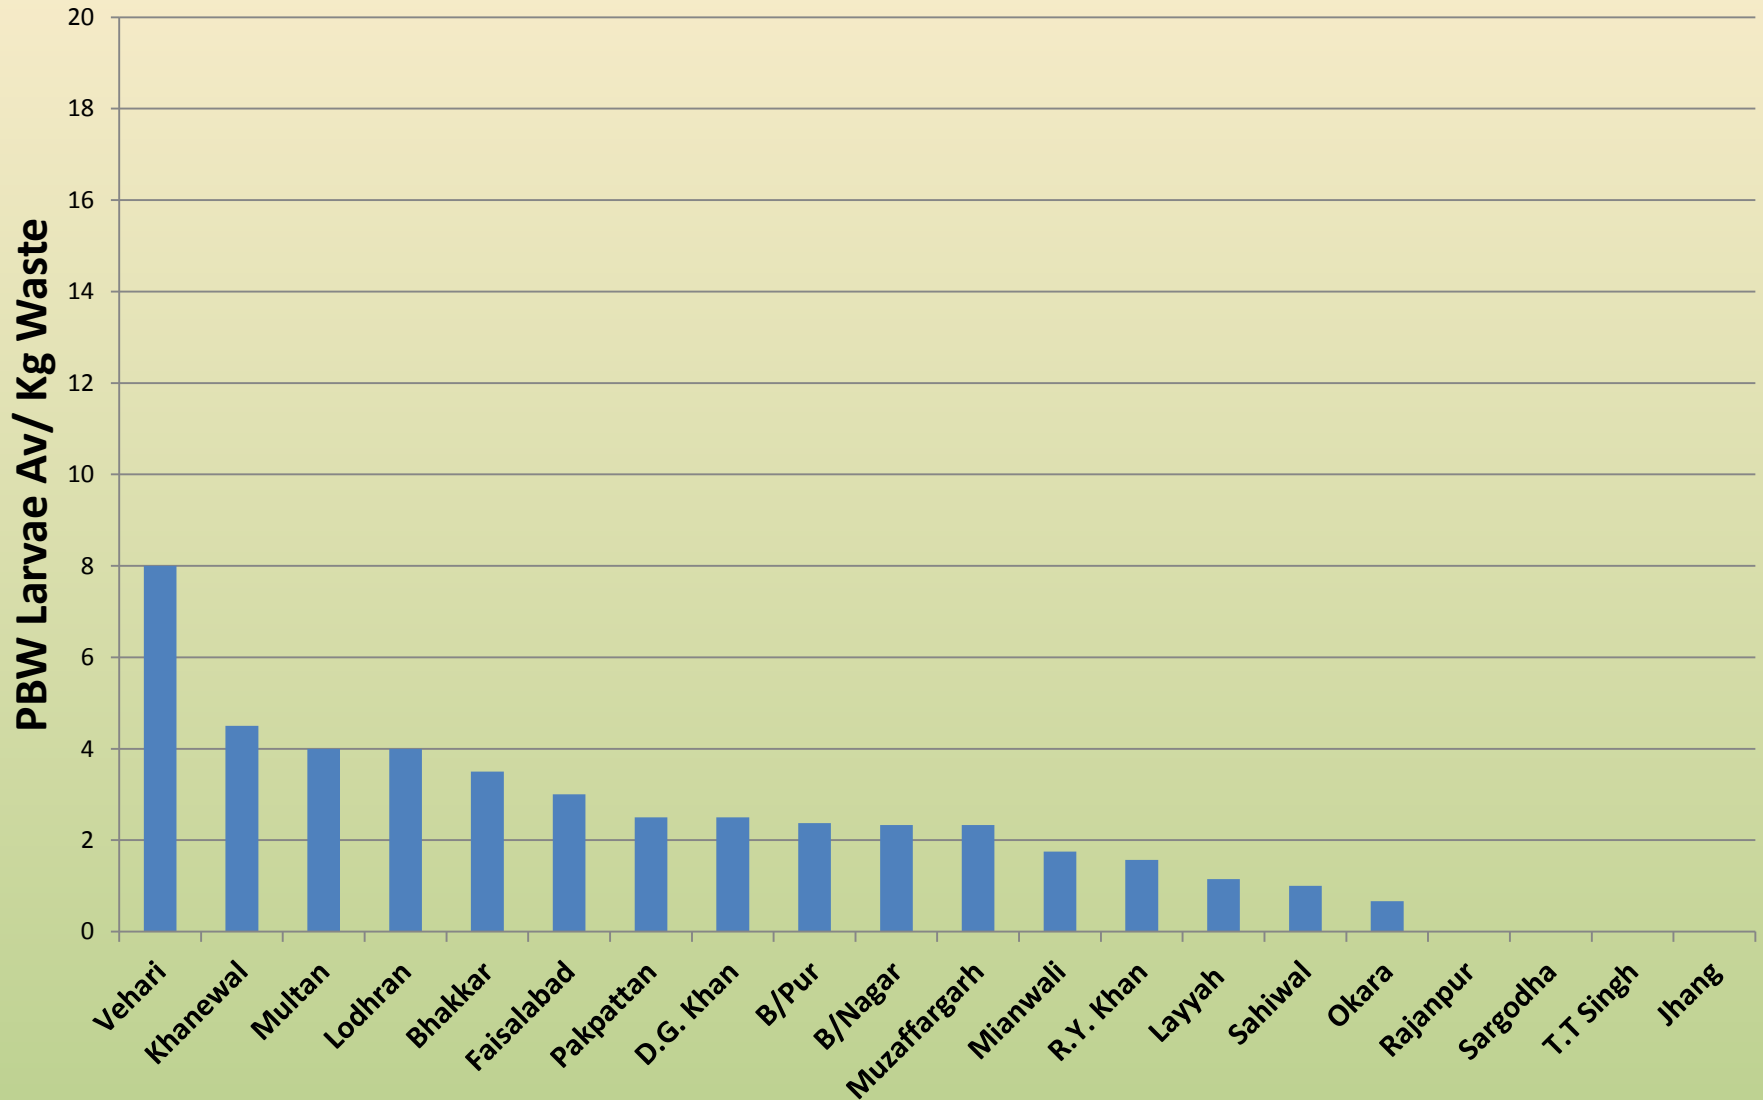

# DISTRICTWISE PBW INSPECTION IN GINNING FACTORIES WASTE WEEK ENDING 03-01-2019

# DISTRICTWISE COTTON GINNING WASTE FOUND & DISPOSED OFF WEEK ENDING 03-01-2019