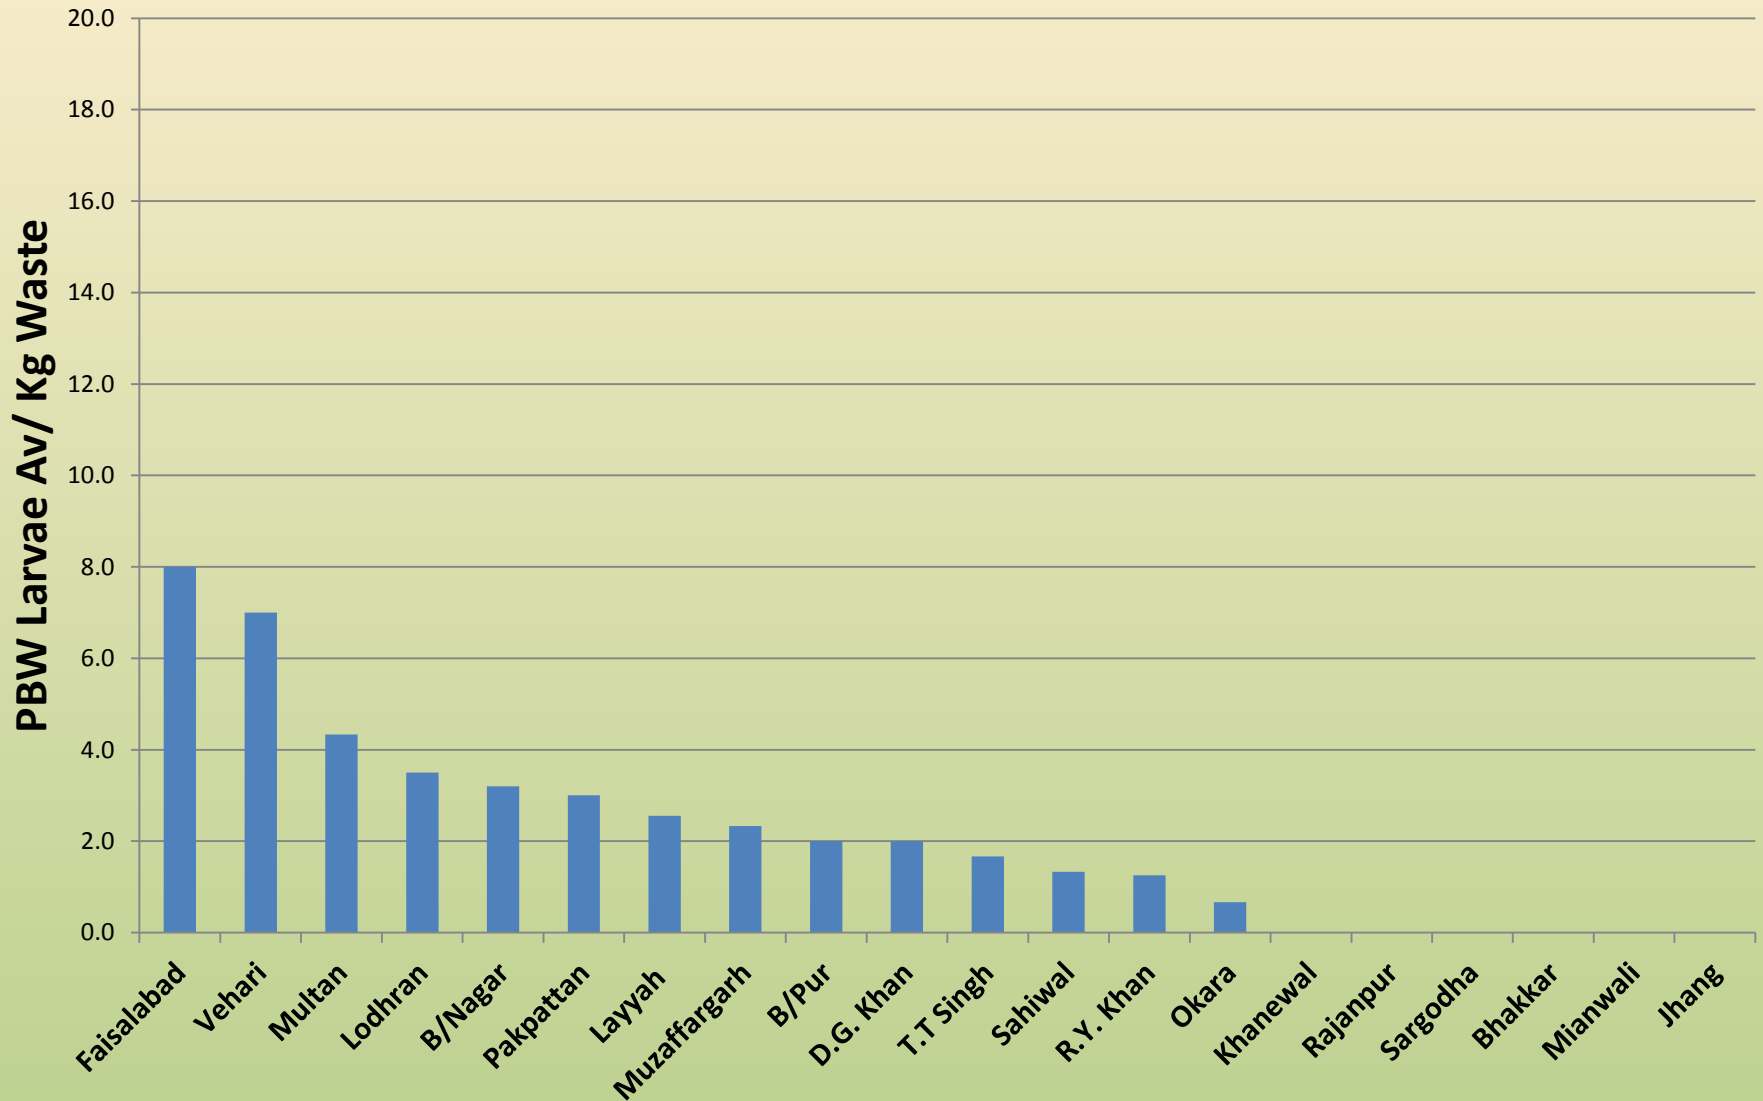

DISTRICTWISE PBW INSPECTION IN GINNING FACTORIES WASTE WEEK ENDING 24-01-2019

DISTRICTWISE COTTON GINNING WASTE FOUND & DISPOSED OFF WEEK ENDING 24-01-2019