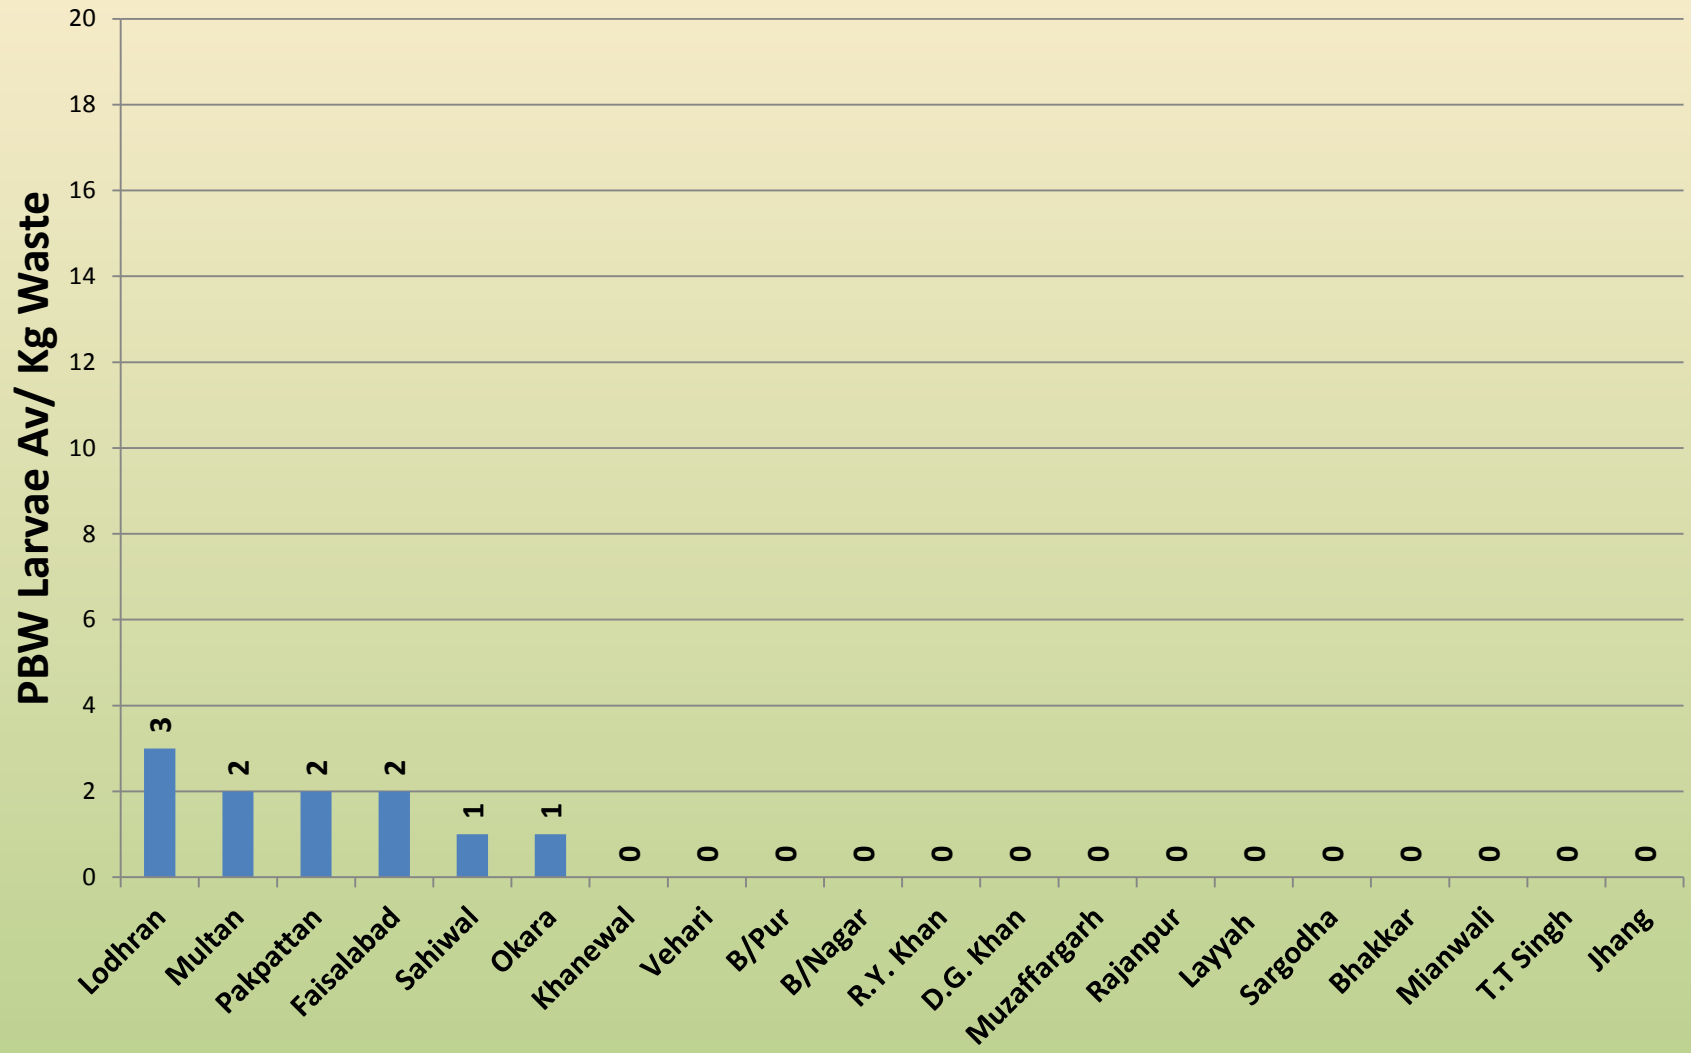

DISTRICTWISE PBW INSPECTION IN GINNING FACTORIES WASTE WEEK ENDING 21-03-2019

DISTRICTWISE COTTON GINNING WASTE FOUND & DISPOSED OFF WEEK ENDING 21-03-2019