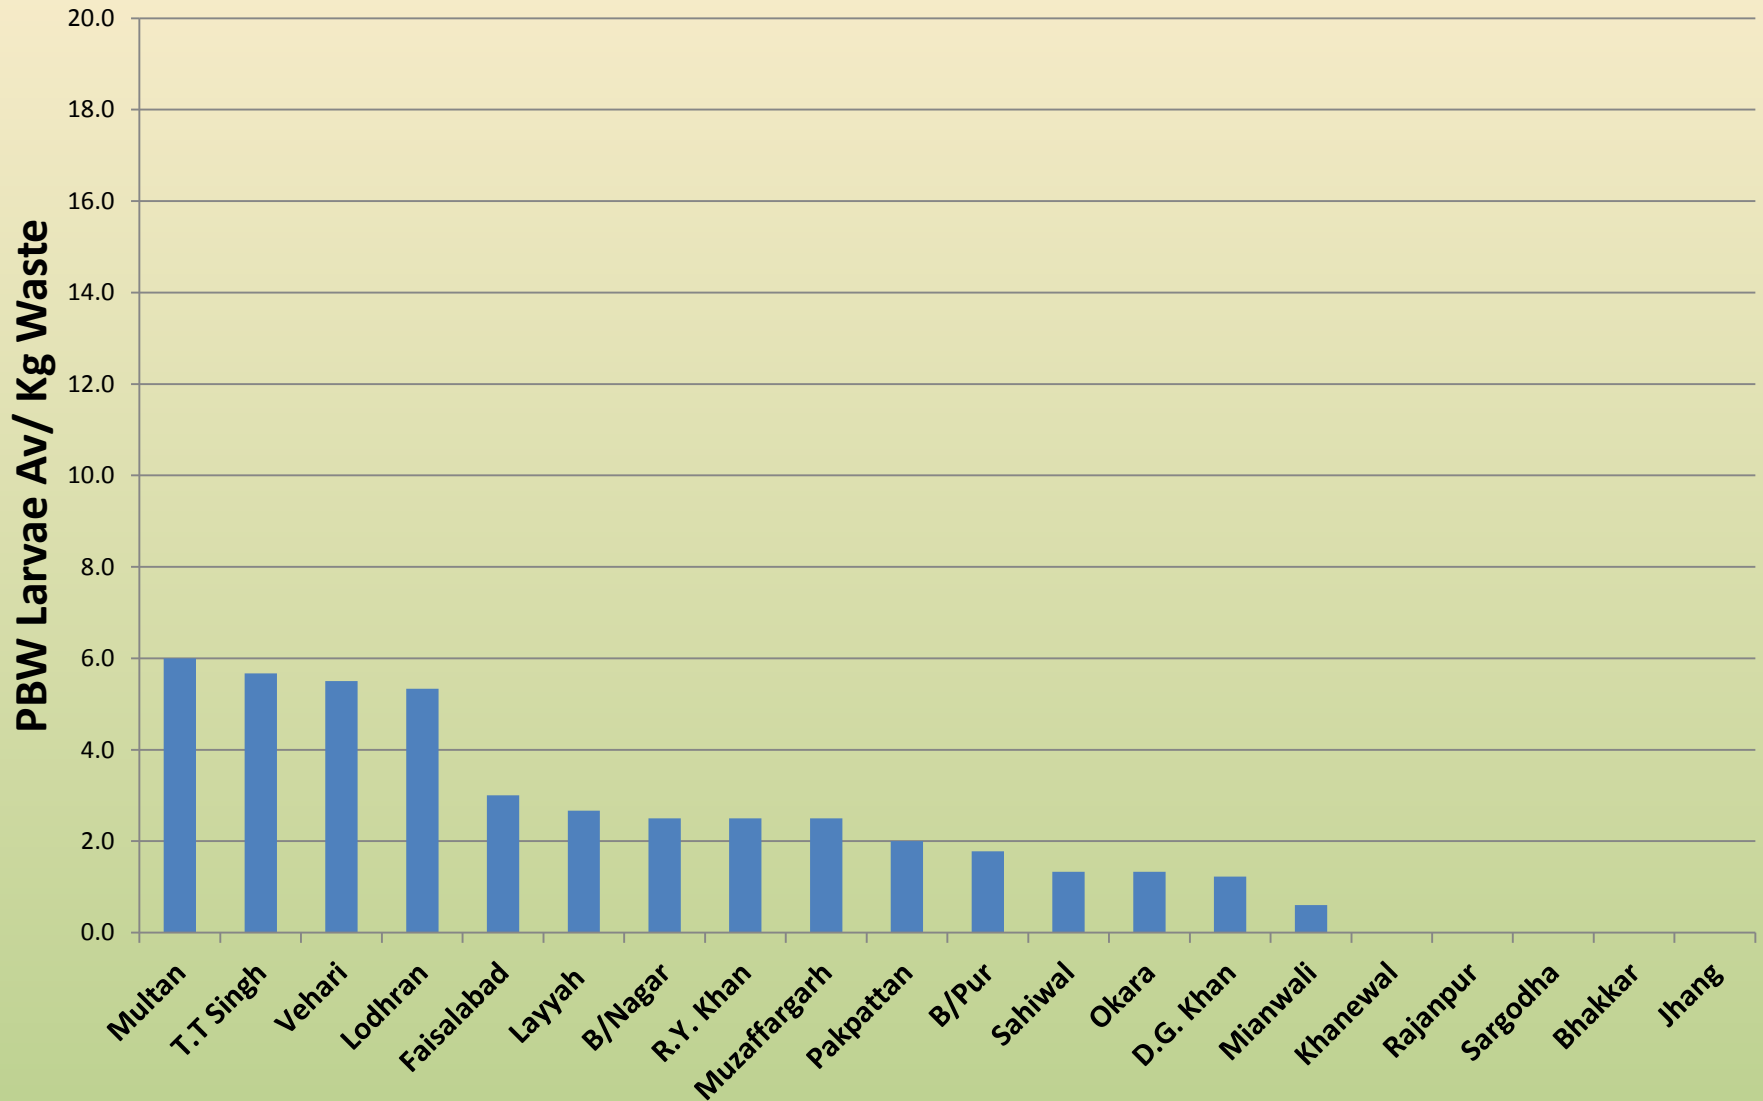

DISTRICTWISE PBW INSPECTION IN GINNING FACTORIES WASTE WEEK ENDING 17-01-2019

DISTRICTWISE COTTON GINNING WASTE FOUND & DISPOSED OFF WEEK ENDING 17-01-2019