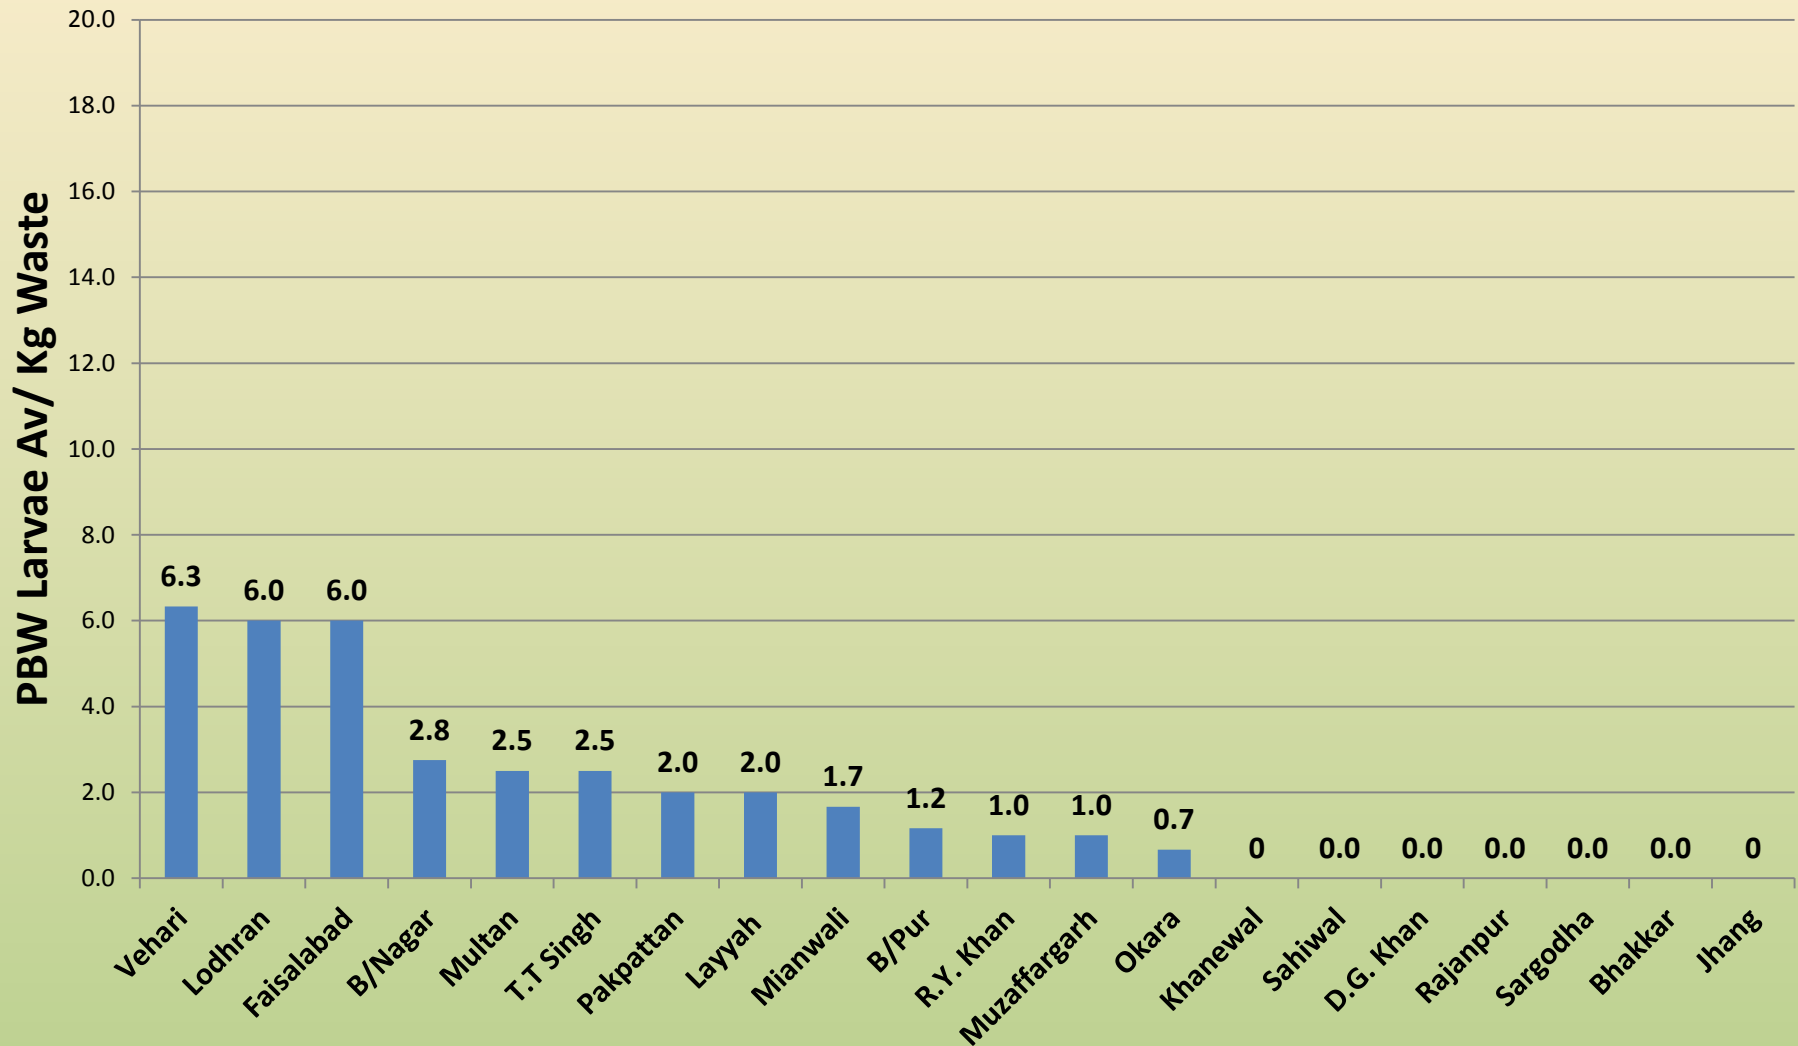

# DISTRICTWISE PBW INSPECTION IN GINNING FACTORIES WASTE WEEK ENDING 14-02-2019

## DISTRICTWISE COTTON GINNING WASTE FOUND & DISPOSED OFF WEEK ENDING 14-02-2019