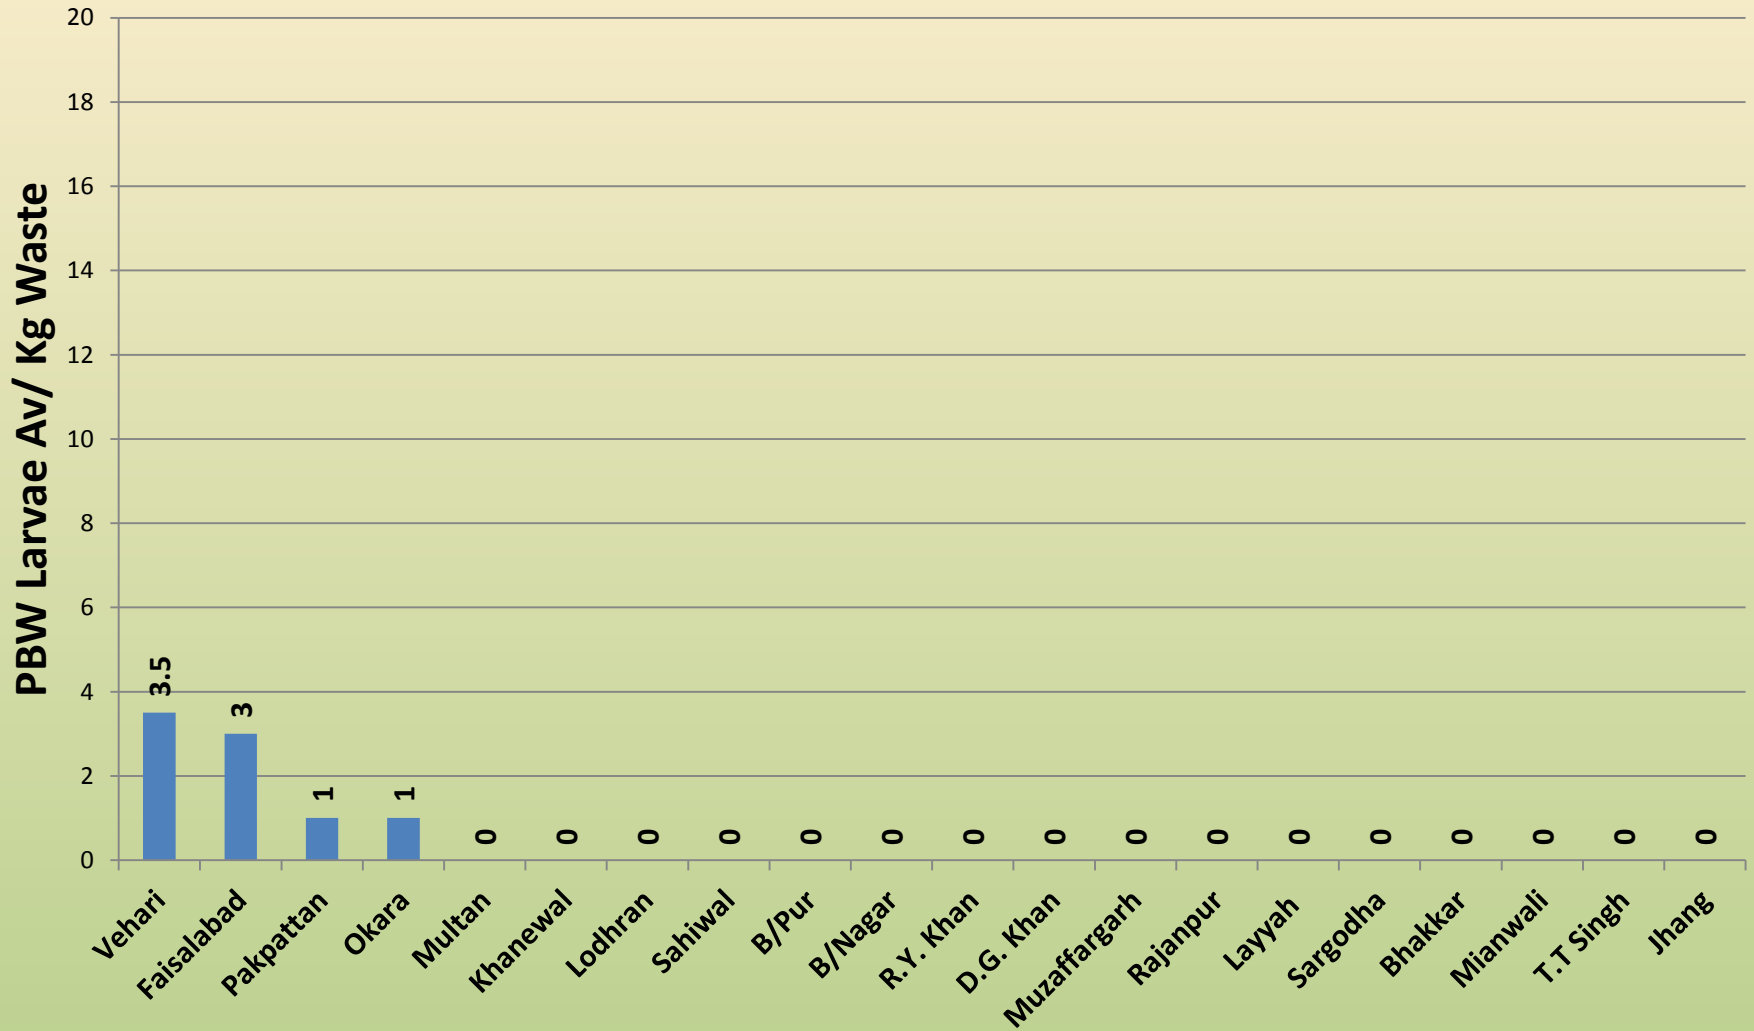

DISTRICTWISE PBW INSPECTION IN GINNING FACTORIES WASTE WEEK ENDING 28-03-2019

DISTRICTWISE COTTON GINNING WASTE FOUND & DISPOSED OFF WEEK ENDING 28-03-2019