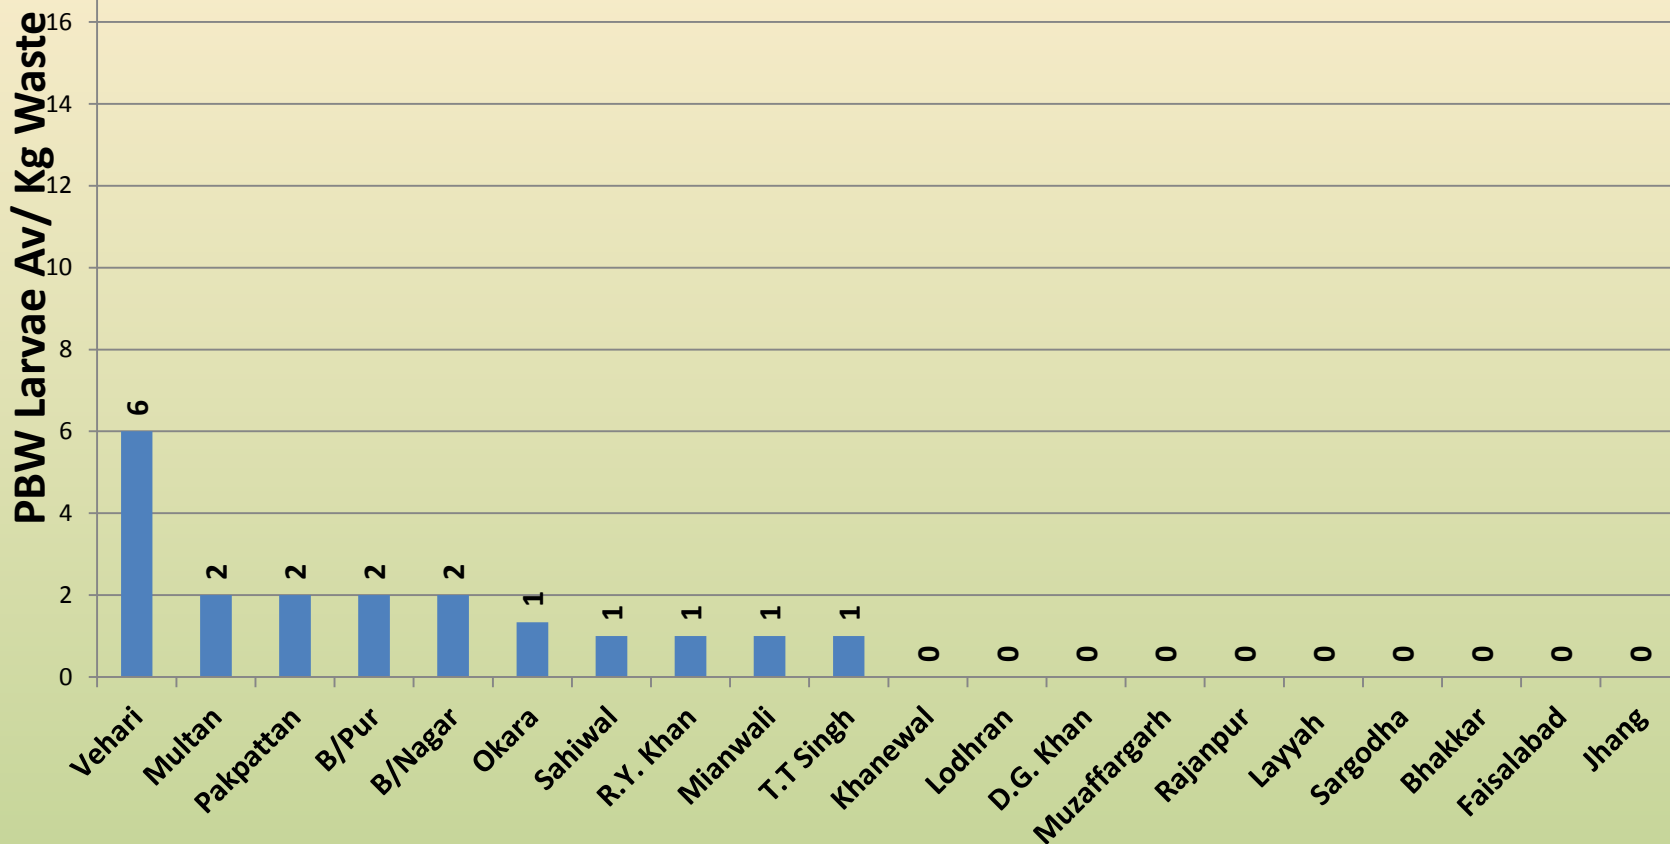

DISTRICTWISE PBW INSPECTION IN GINNING FACTORIES WASTE WEEK ENDING 07-03-2019

DISTRICTWISE COTTON GINNING WASTE FOUND & DISPOSED OFF WEEK ENDING 07-03-2019