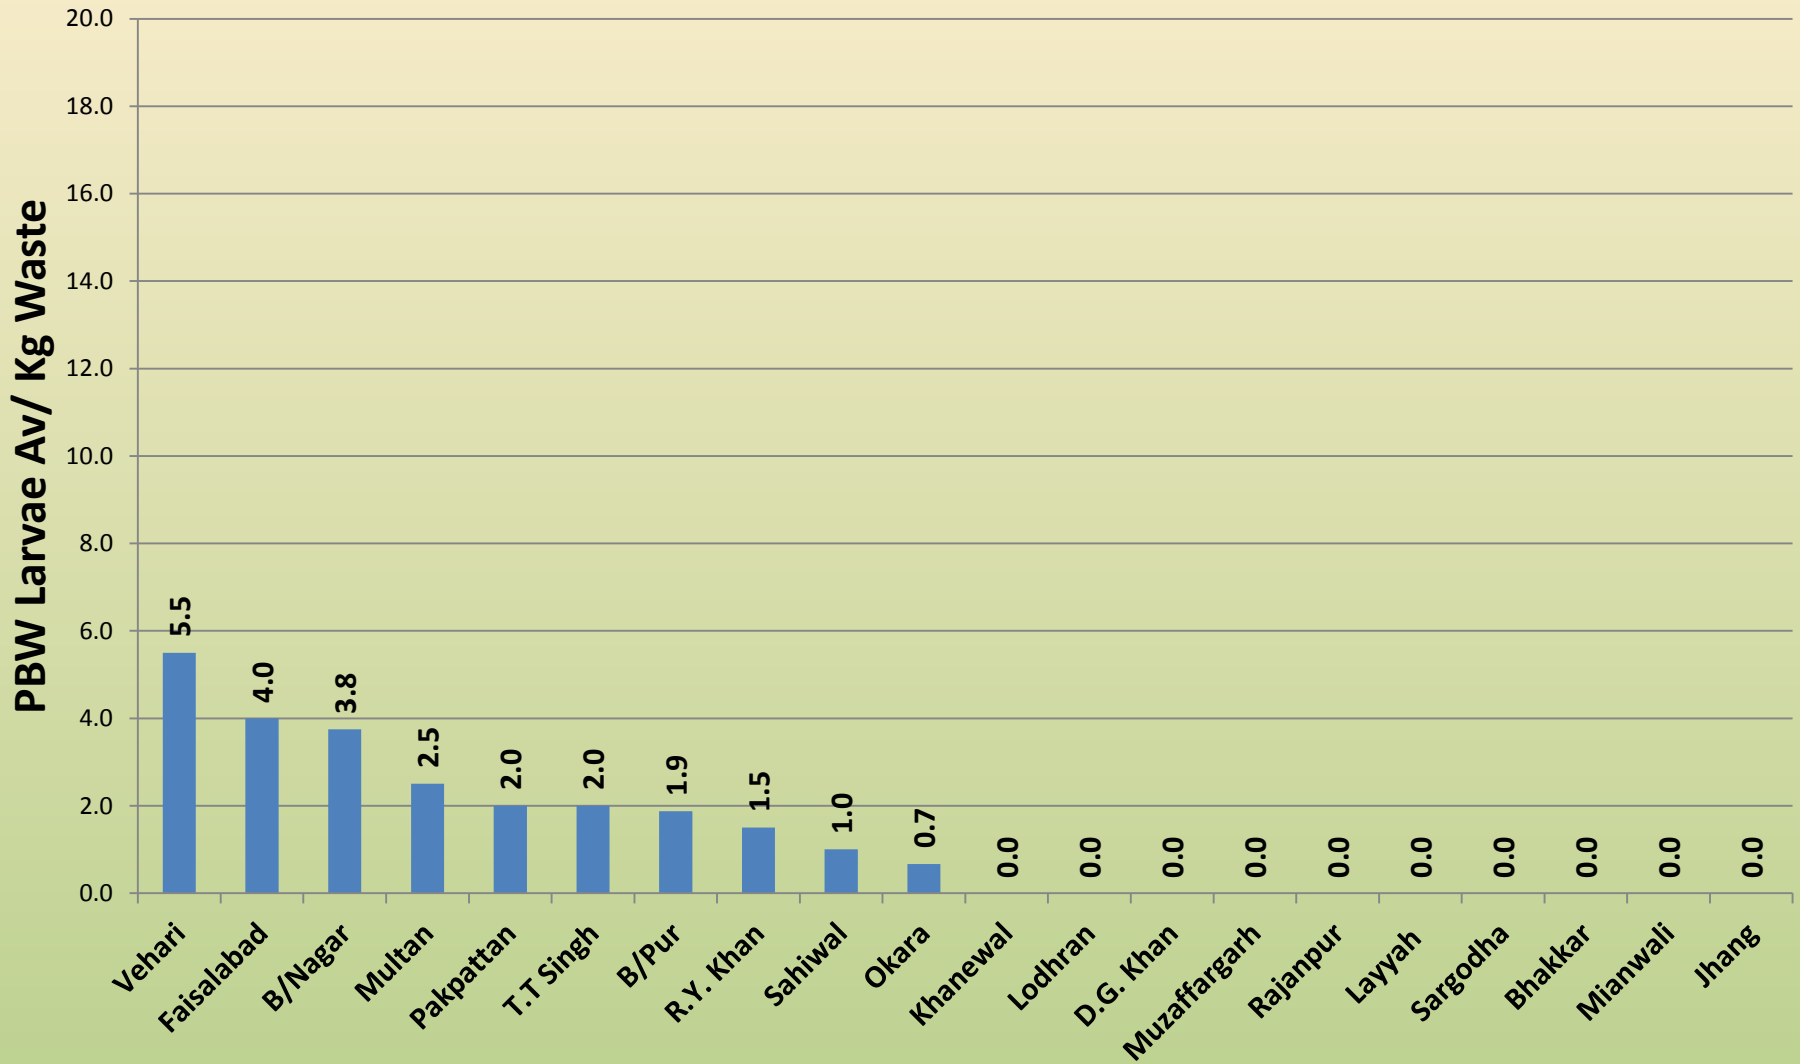

DISTRICTWISE PBW INSPECTION IN GINNING FACTORIES WASTE WEEK ENDING 28-02-2019

DISTRICTWISE COTTON GINNING WASTE FOUND & DISPOSED OFF WEEK ENDING 28-02-2019